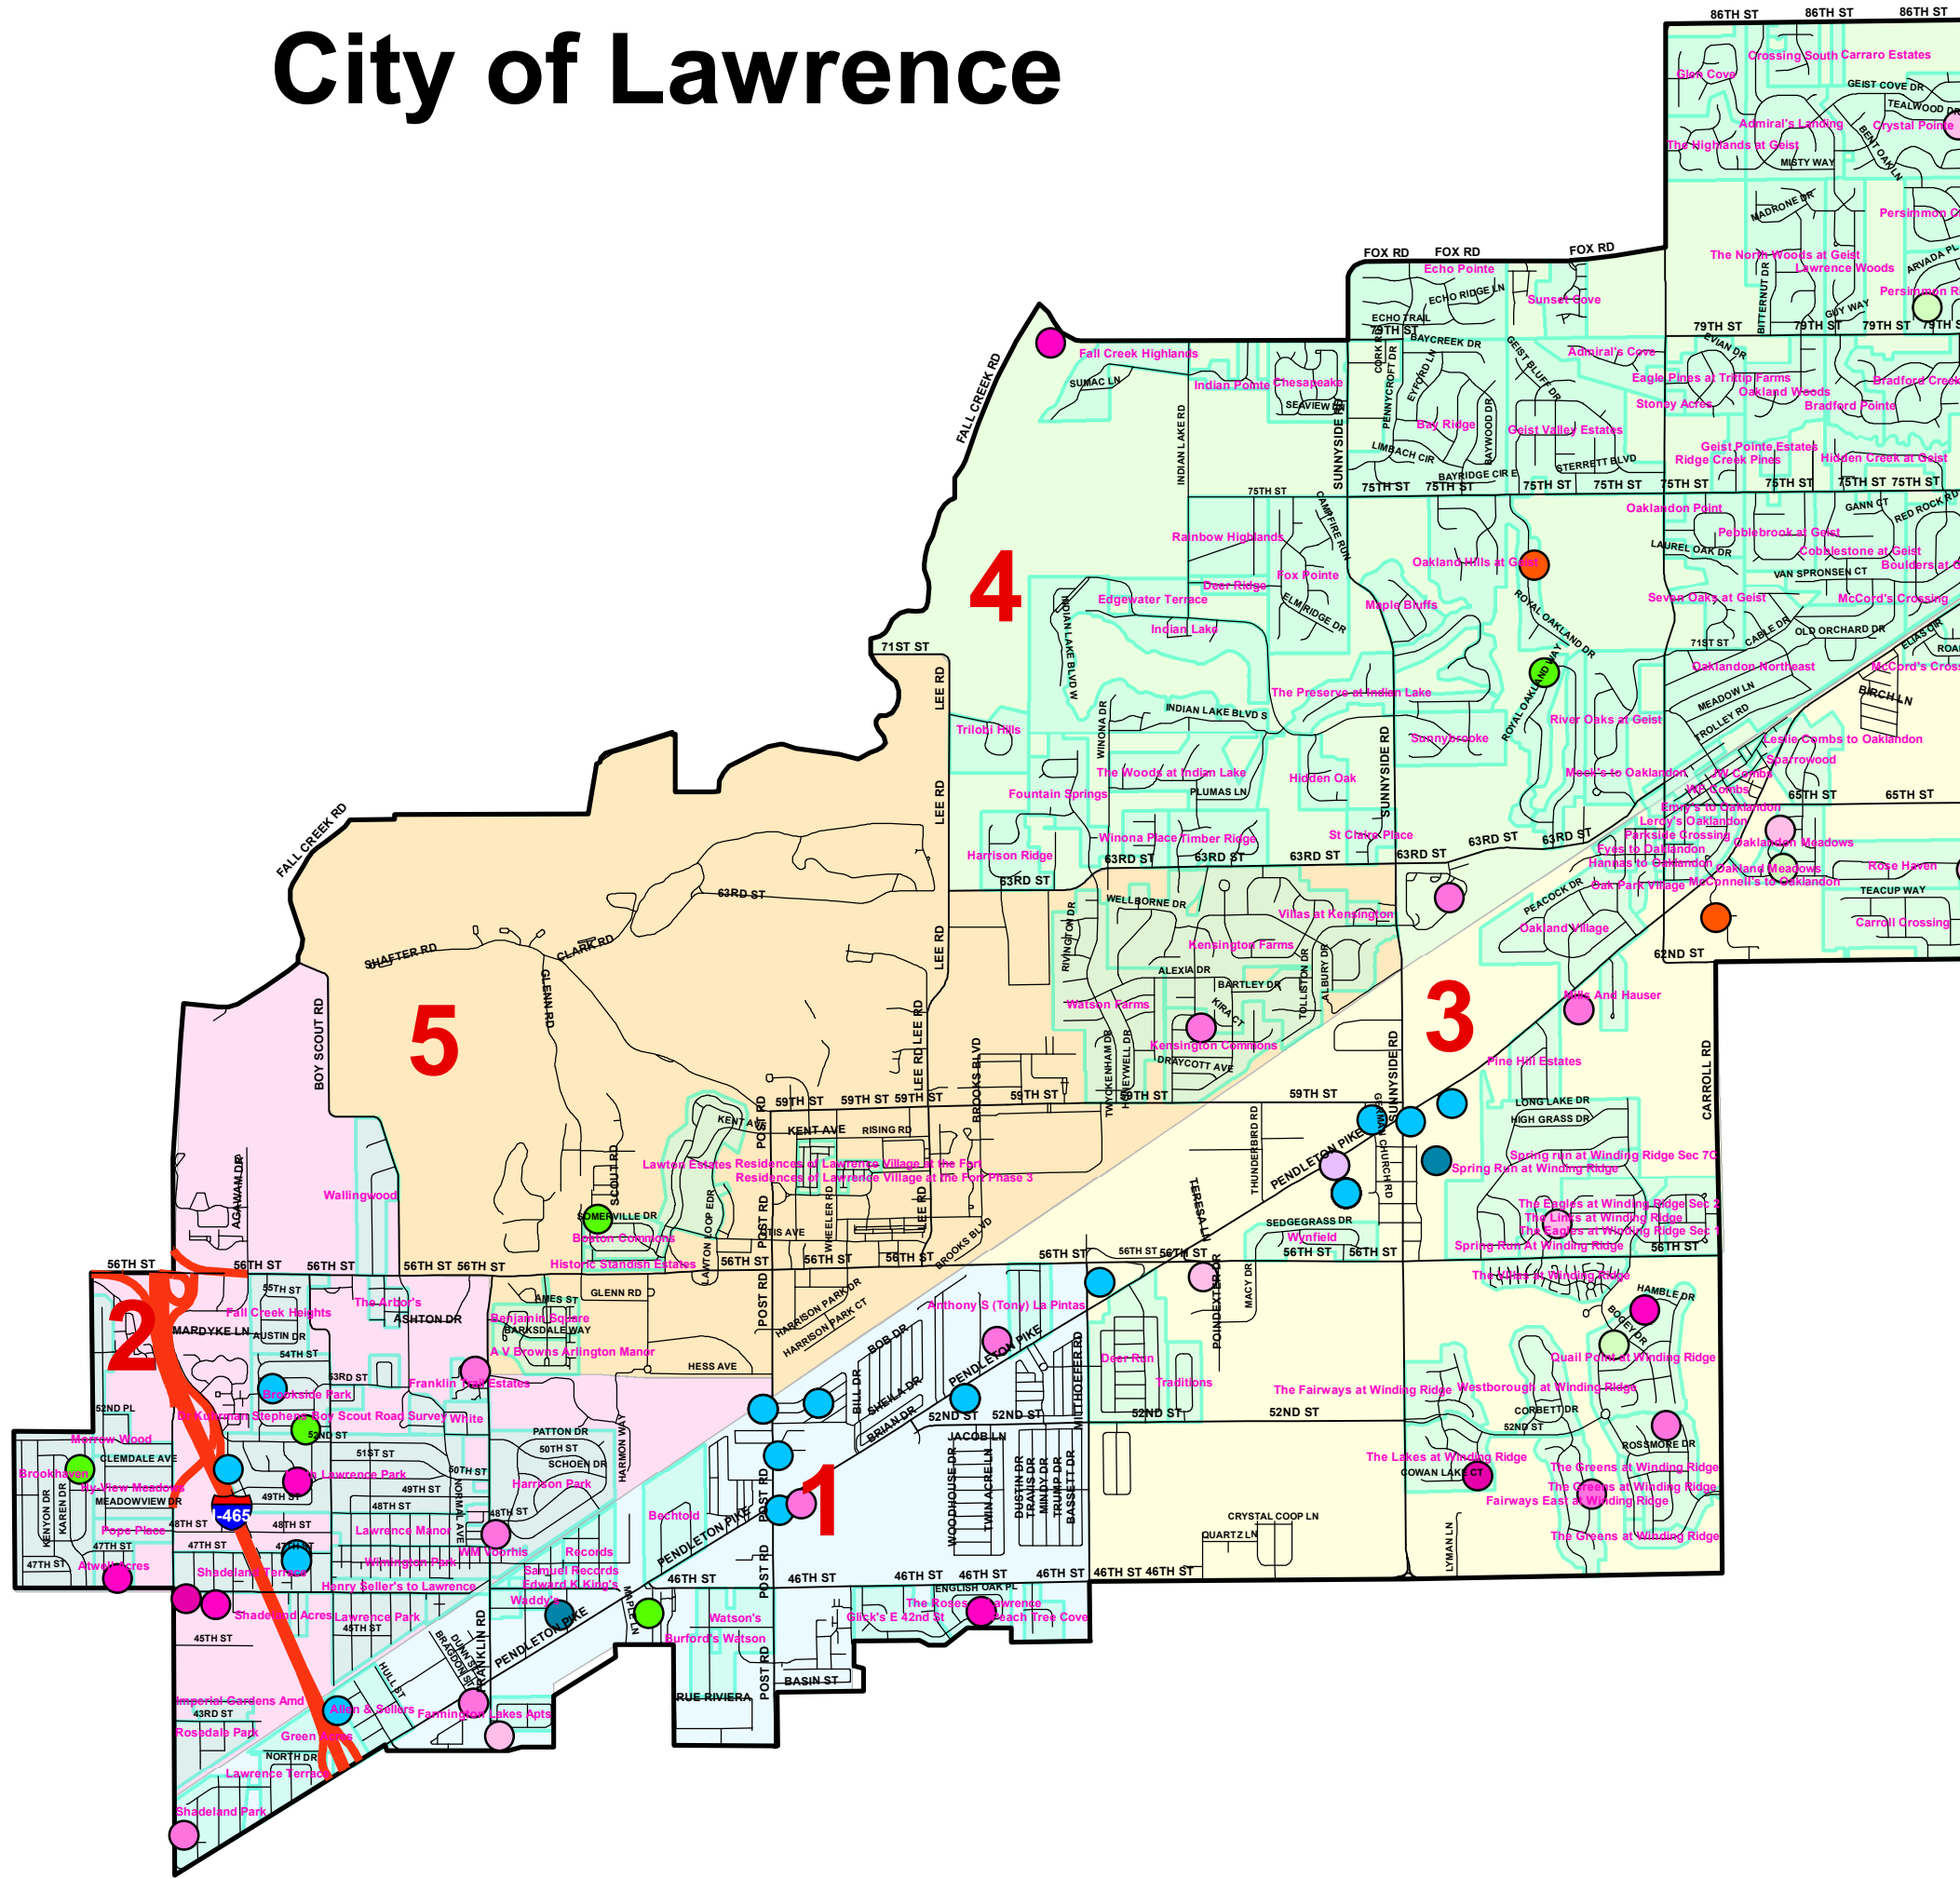

City of Lawrence

Crime Watch October 2023

Legend

- <all other values>
- INCIDENT_TYPE**
- BURGLARY
- BURGLARY BUSINESS
- BURGLARY IN PROGRESS
- RESIDENTIAL BURGLARY
- RESIDENTIAL BURGLARY
- ROBBERY IN PROGRESS
- THEFT IN PROGRESS
- THEFT
- VANDALISM
- VEHICLE ABANDONED
- VEHICLE RECOVERED
- VEHICLE STOLEN

Centerlines

- <all other values>
- TFARE**
- OTHER
- FREEWAY
- LOCAL STREET
- PRIMARY ARTERIAL
- PRIMARY COLLECTOR
- SECONDARY ARTERIAL

City_Border

- Common_Subdivisions

Police_Beat

- <all other values>

Beat_Number

- 1
- 2
- 3
- 4
- 5

October 2023

1 inch = 3,000 feet