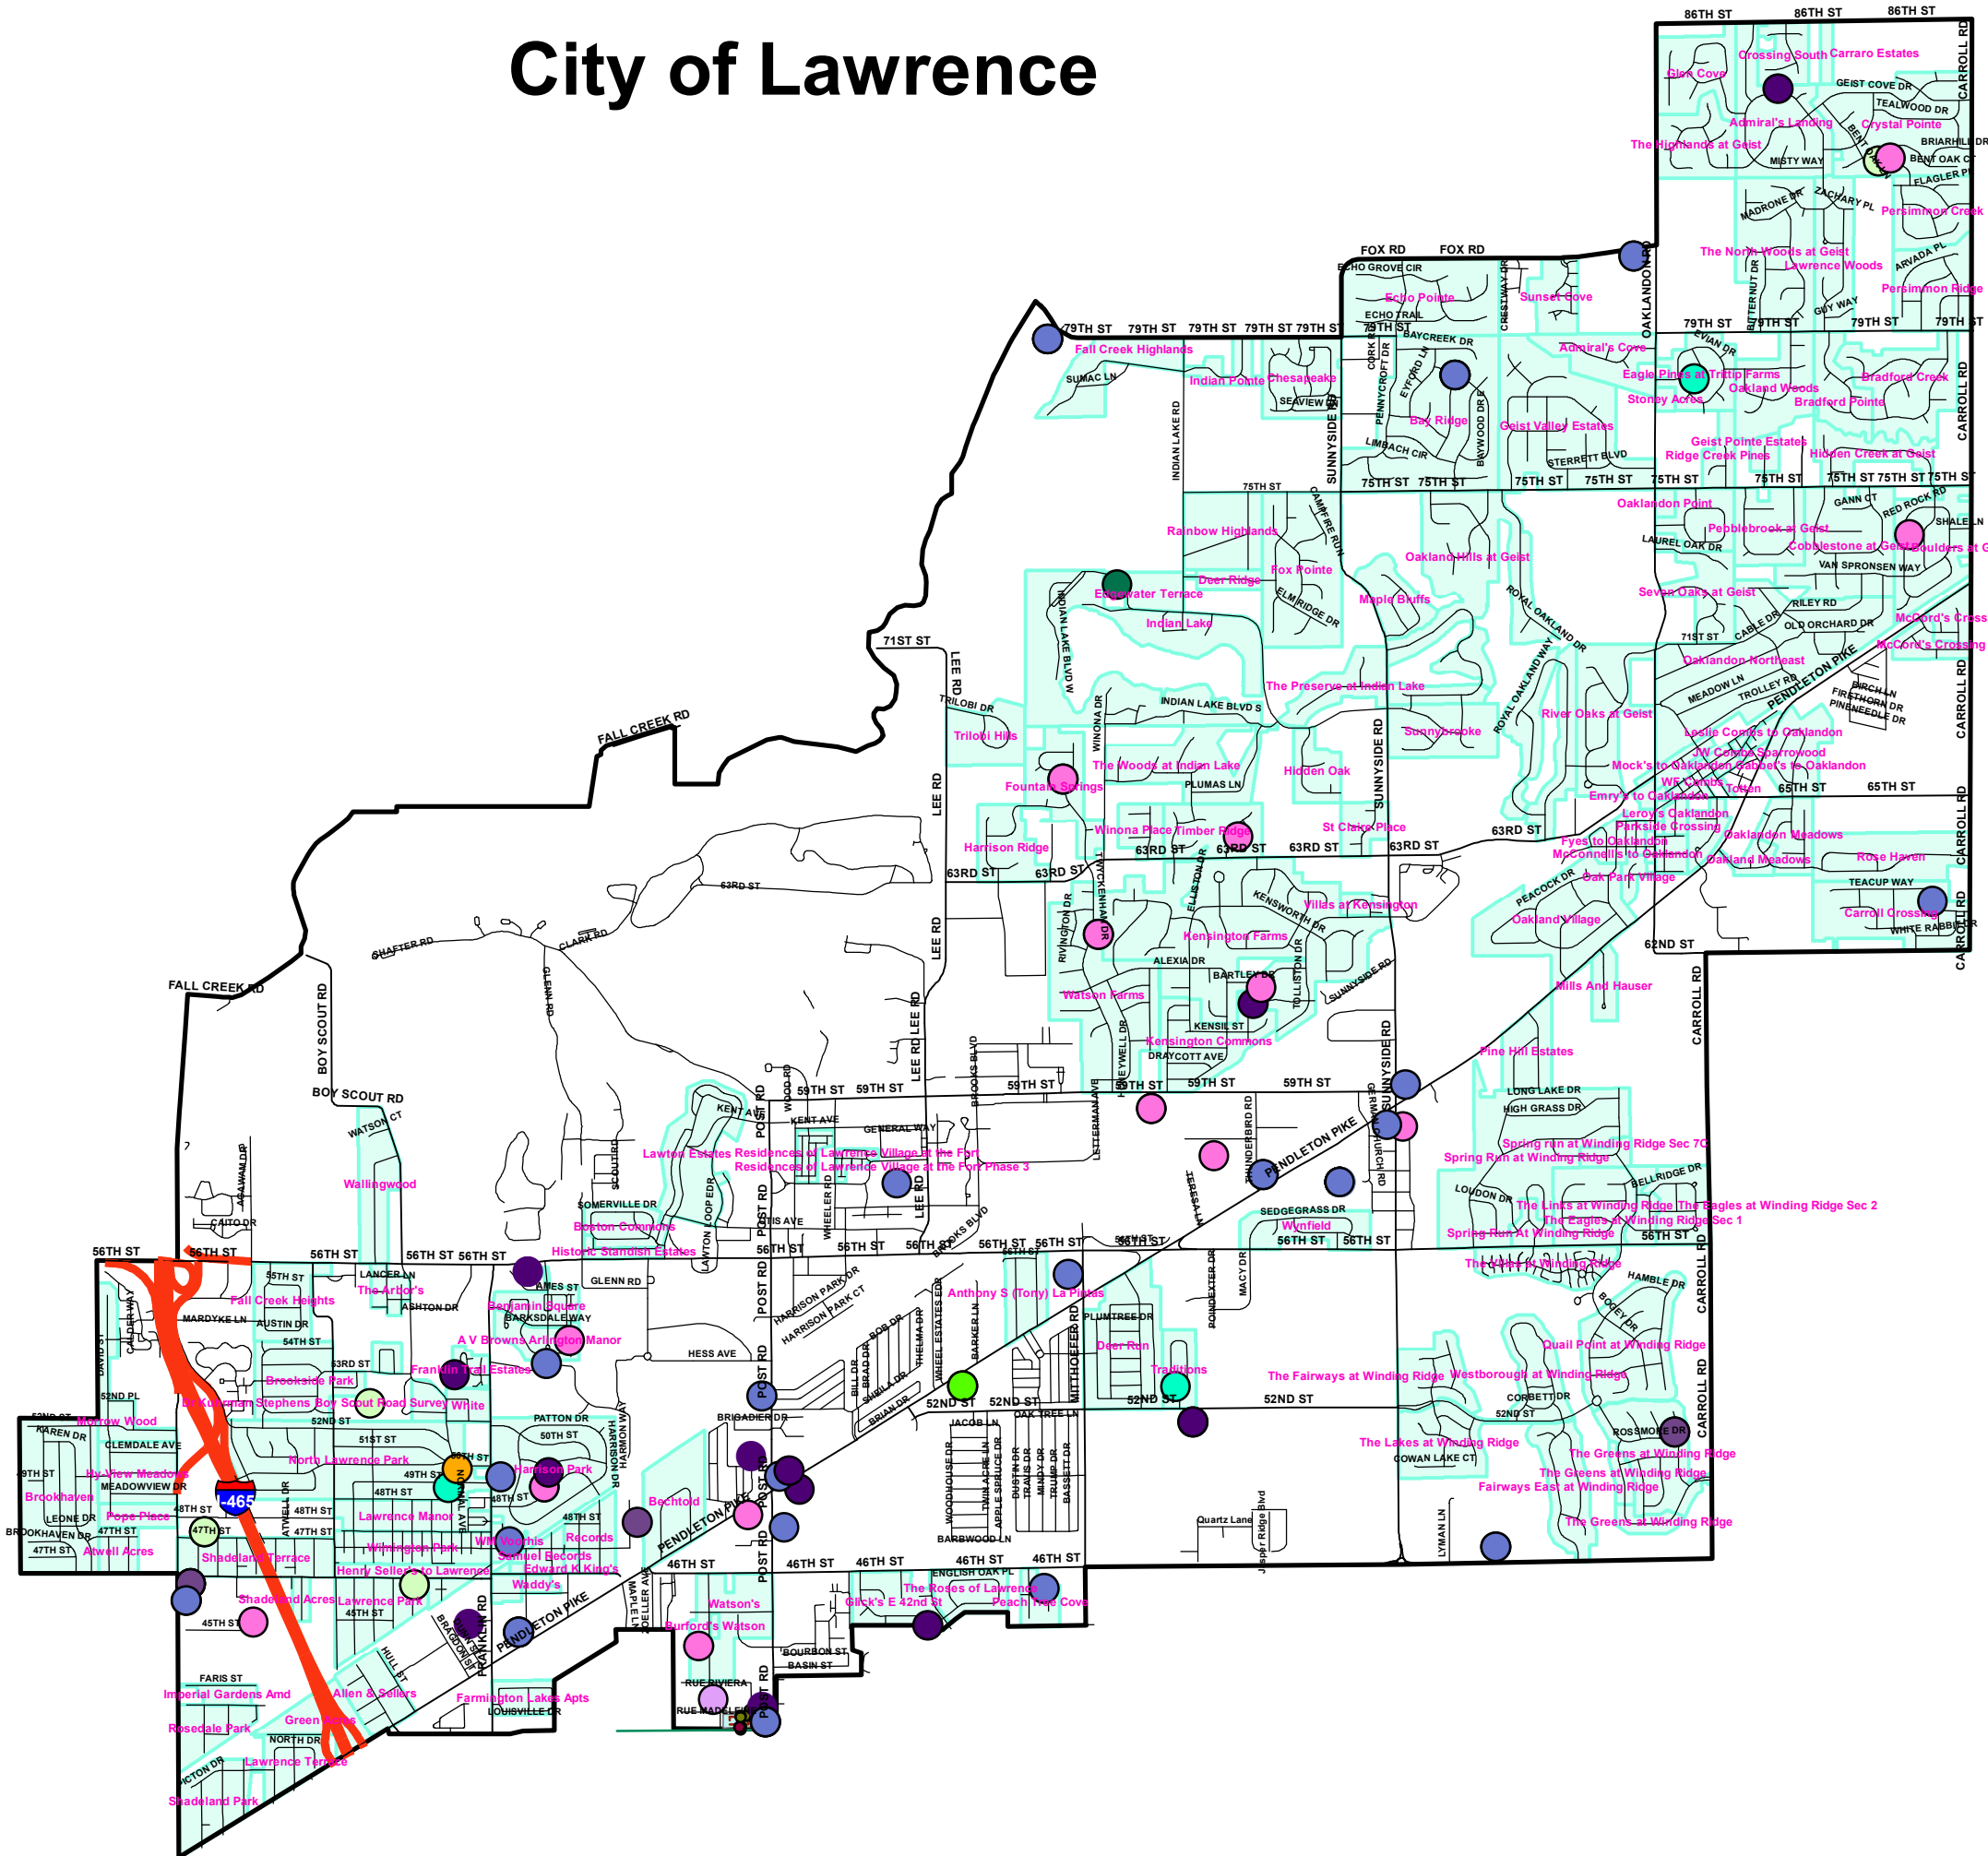

City of Lawrence

Crime Watch February 2023

Legend

February 2023 Incidents

<all other values>

INCIDENT TYPE

- BURGLARY
- ATTEMPTED BURGLARY
- BURGLARY IN BUSINESS
- BURGLARY IN PROGRESS
- BURGLARY RESIDENTIAL
- ROBBERY
- ROBBERY IN PROGRESS
- THEFT IN PROGRESS
- THEFT
- VANDALISM
- VEHICLE ABANDONED
- VEHICLE RECOVERED
- VEHICLE STOLEN

Centerlines

<all other values>

TFARE

- OTHER
- FREEWAY
- LOCAL STREET
- PRIMARY ARTERIAL
- PRIMARY COLLECTOR
- SECONDARY ARTERIAL
- City_Border
- Common_Subdivisions

March 2023

1 inch = 3,000 feet