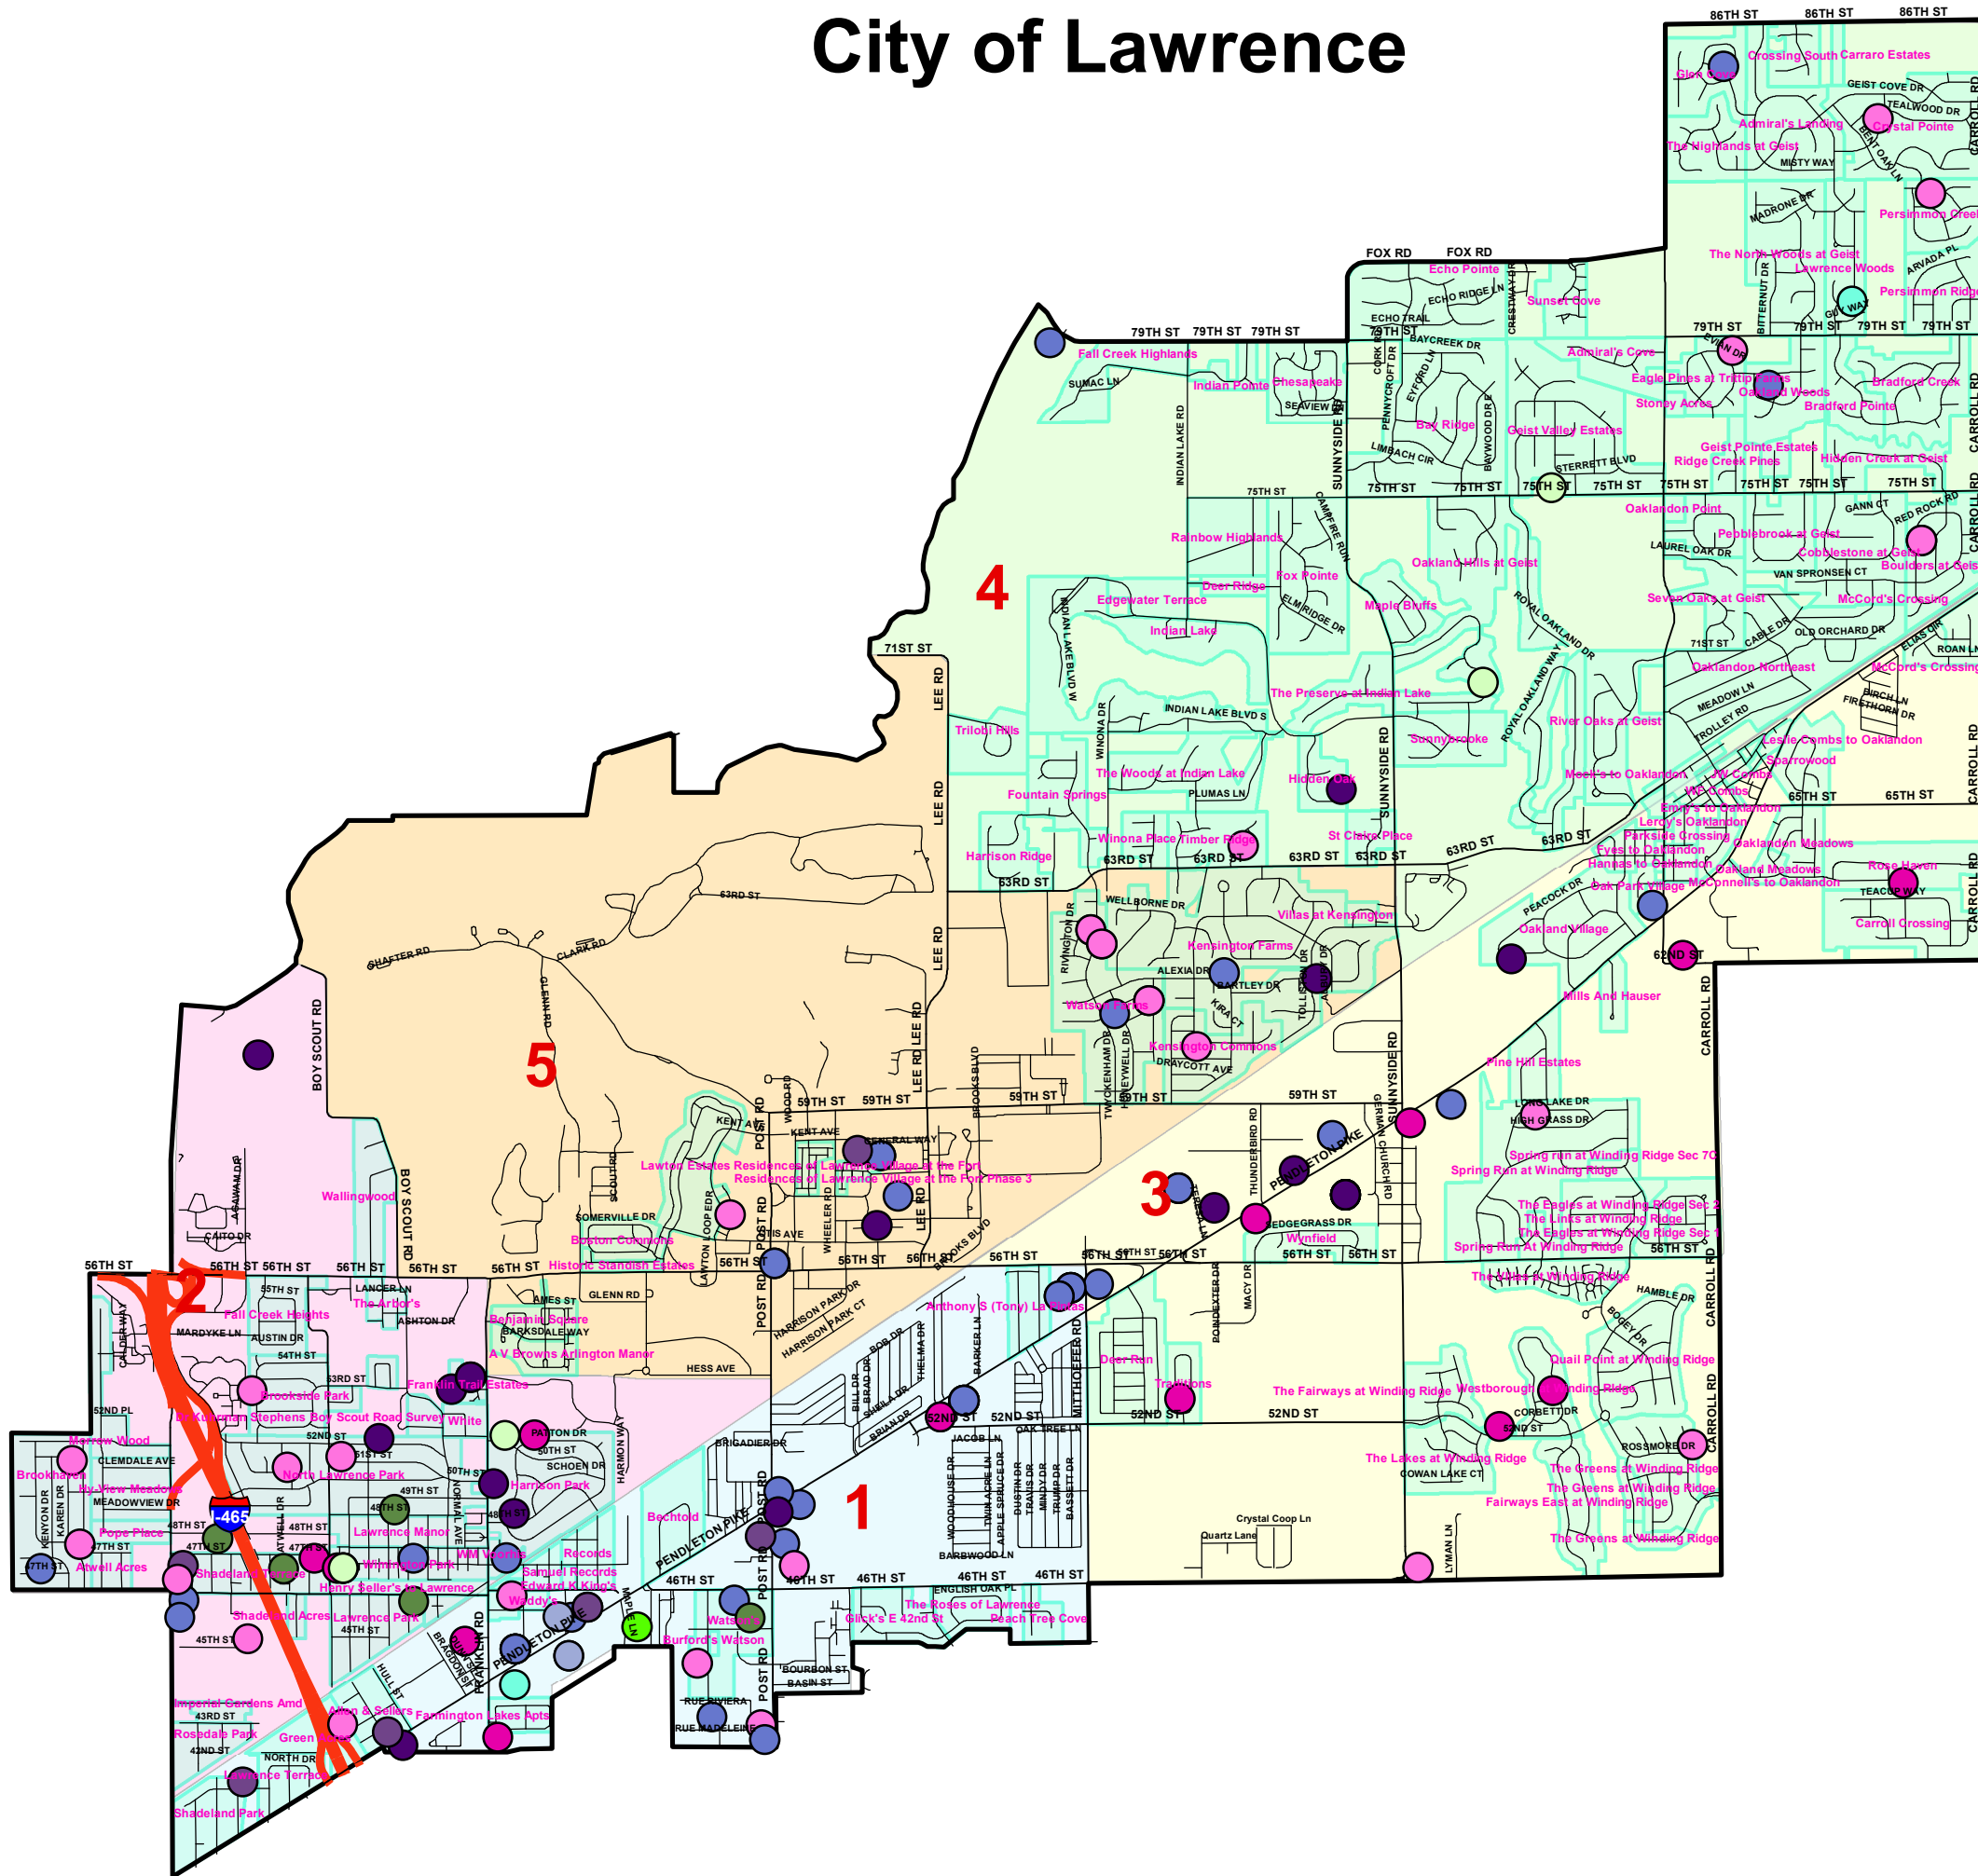

City of Lawrence

Crime Watch March 2023

Legend

- <all other values>
- INCIDENT TYPE**
- BURGLARY
- ATTEMPTED BURGLARY
- BURGLARY BUSINESS
- BURGLARY IN PROGRESS
- BURGLARY BUSINESS
- BURGLARY RESIDENTIAL
- BURGLARY RESIDENTIAL
- ROBBERY BUSINESS
- THEFT IN PROGRESS
- THEFT
- VANDALISM
- VEHICLE ABANDONED
- VEHICLE RECOVERED
- VEHICLE STOLEN
- Centerlines**
- <all other values>
- TFARE**
- OTHER
- FREEWAY
- LOCAL STREET
- PRIMARY ARTERIAL
- PRIMARY COLLECTOR
- SECONDARY ARTERIAL
- City_Border
- Common_Subdivisions
- Police_Beat**
- <all other values>
- Beat_Number**
- 1
- 2
- 3
- 4
- 5

April 2023

1 inch = 3,000 feet