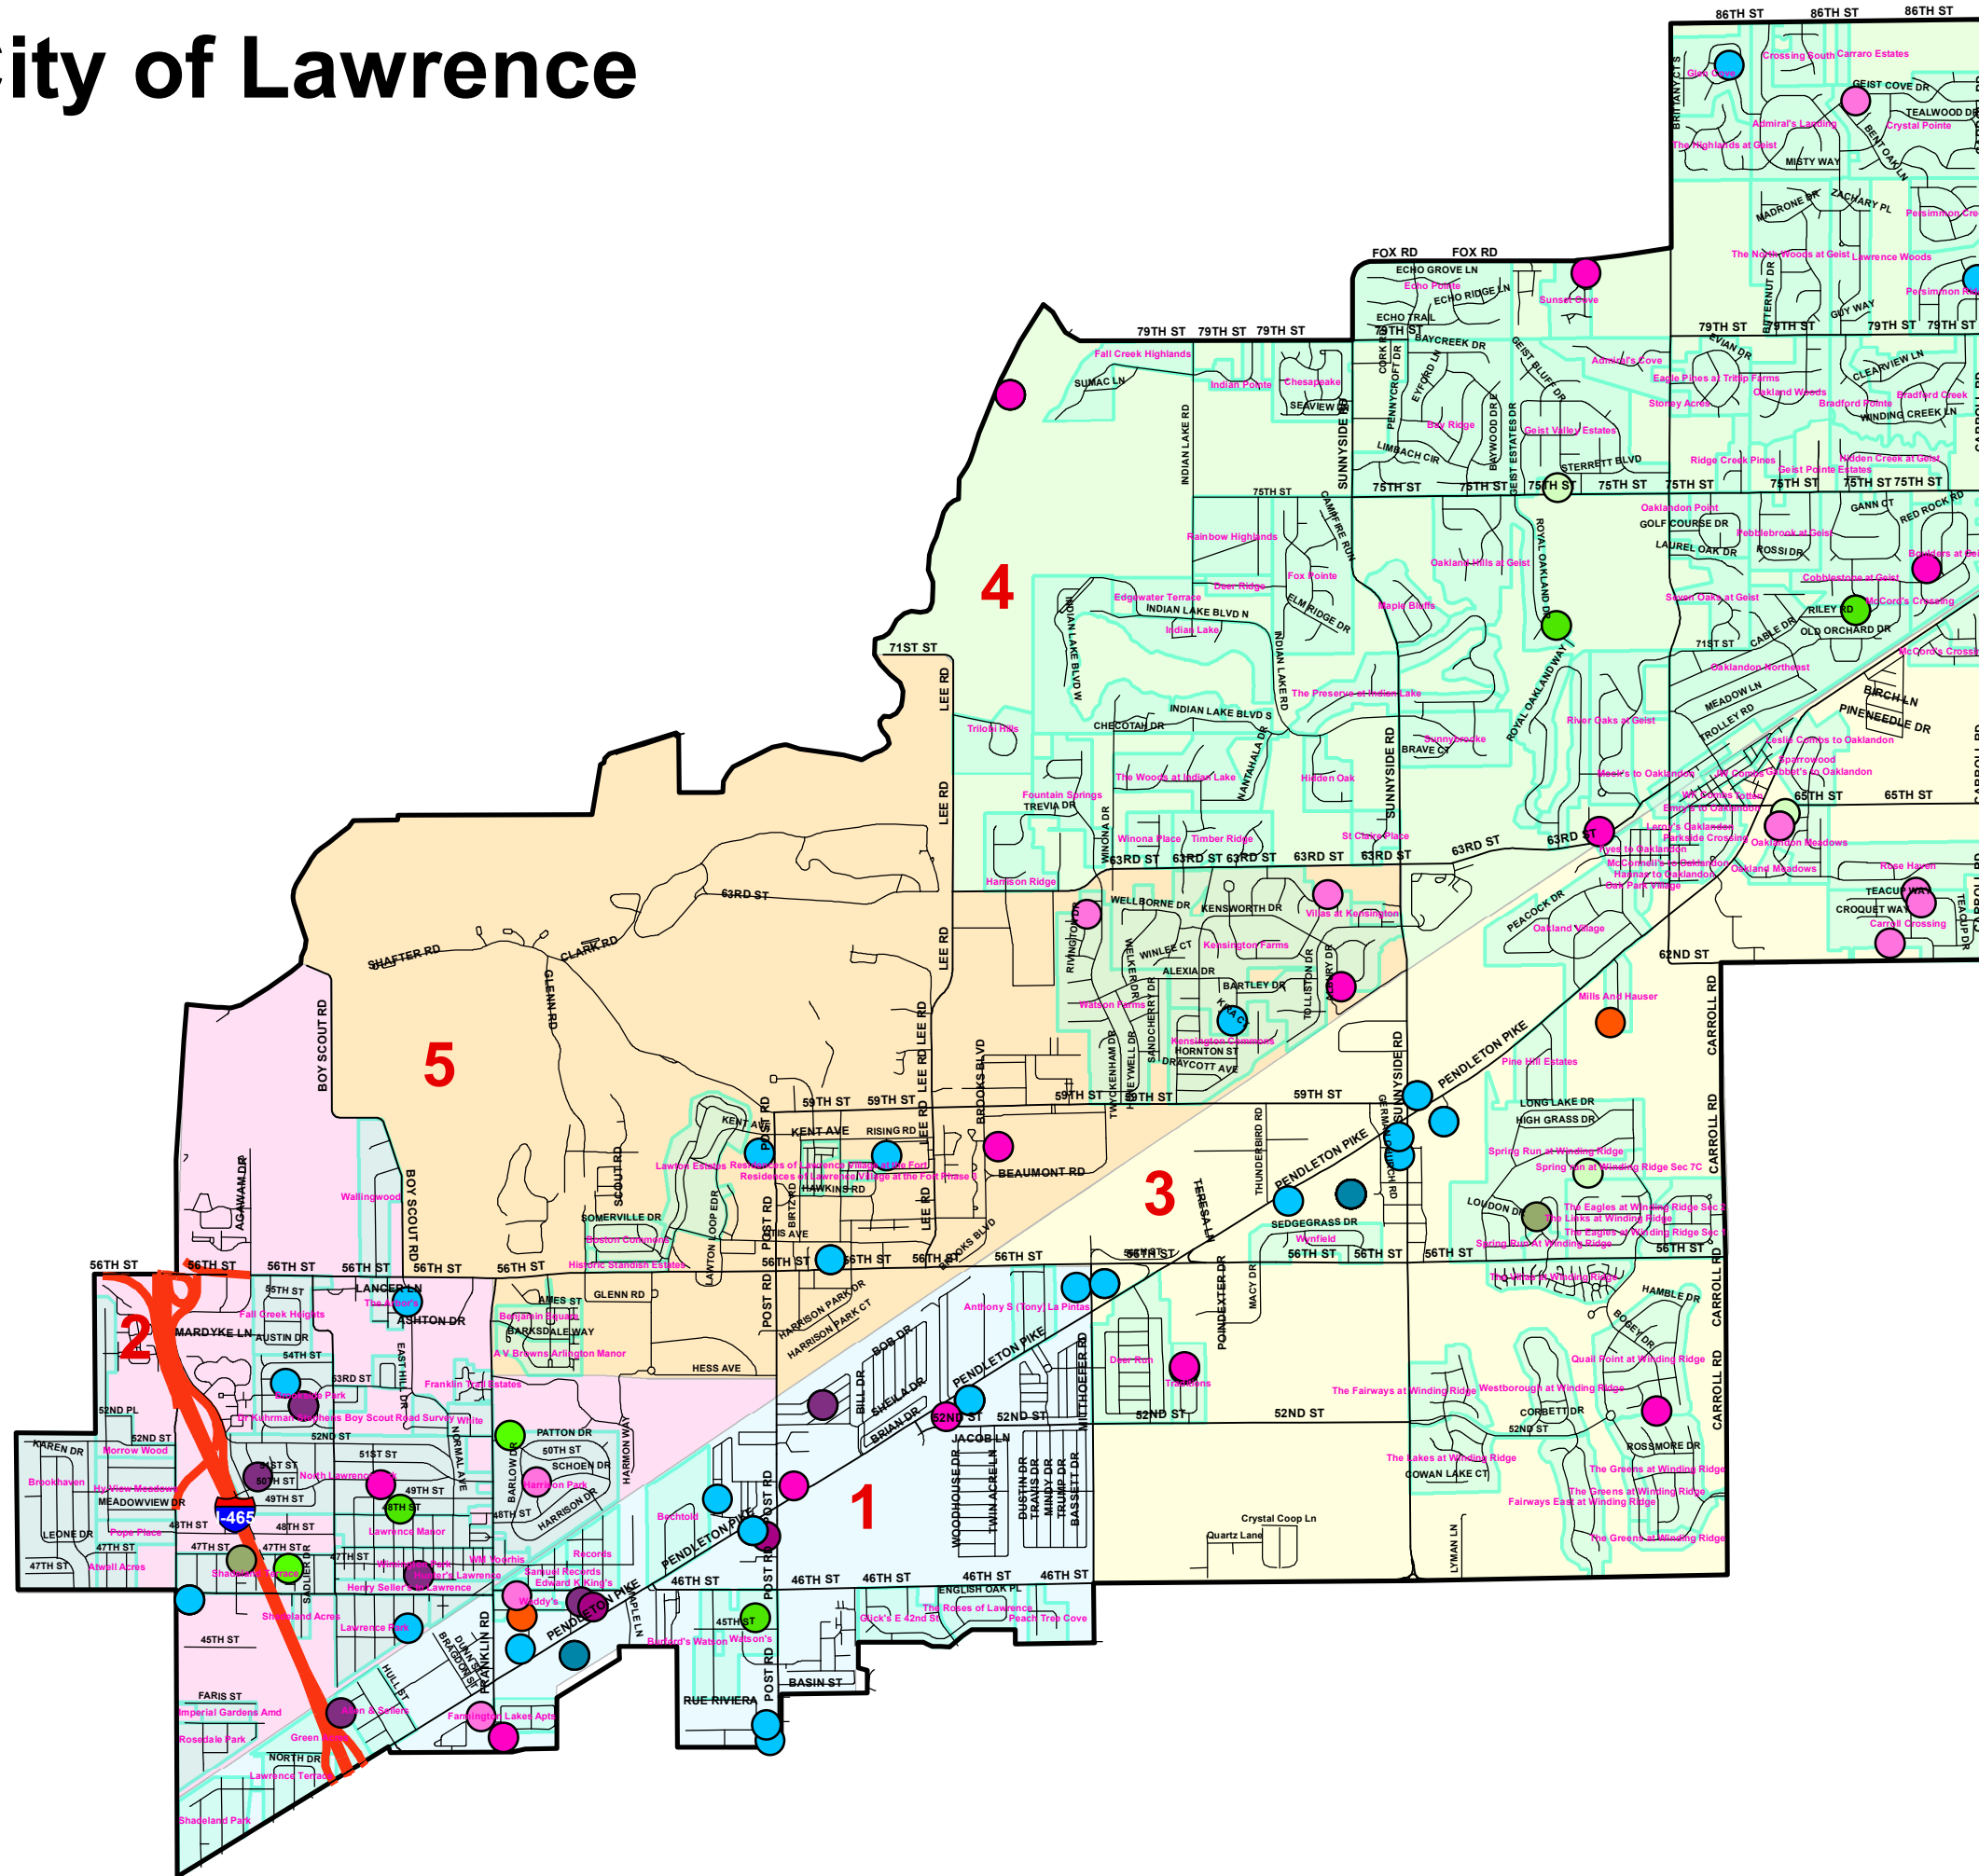

# City of Lawrence

## Crime Watch April 2023

### Legend

- <all other values>
- INCIDENT TYPE**
- BURGLARY
- ATTEMPTED BURGLARY
- BURGLARY BUSINESS
- BURGLARY IN PROGRESS
- RESIDENTIAL BURGLARY
- RESIDENTIAL BURGLARY
- THEFT IN PROGRESS
- THEFT
- VANDALISM
- VEHICLE ABANDONED
- VEHICLE RECOVERED
- VEHICLE STOLEN
- Centerlines**
- <all other values>
- TFARE**
- OTHER
- FREEWAY
- LOCAL STREET
- PRIMARY ARTERIAL
- PRIMARY COLLECTOR
- SECONDARY ARTERIAL
- City\_Border
- Common\_Subdivisions
- Police\_Beat**
- <all other values>
- Beat\_Number**
- 1
- 2
- 3
- 4
- 5

May 2023

1 inch = 3,000 feet