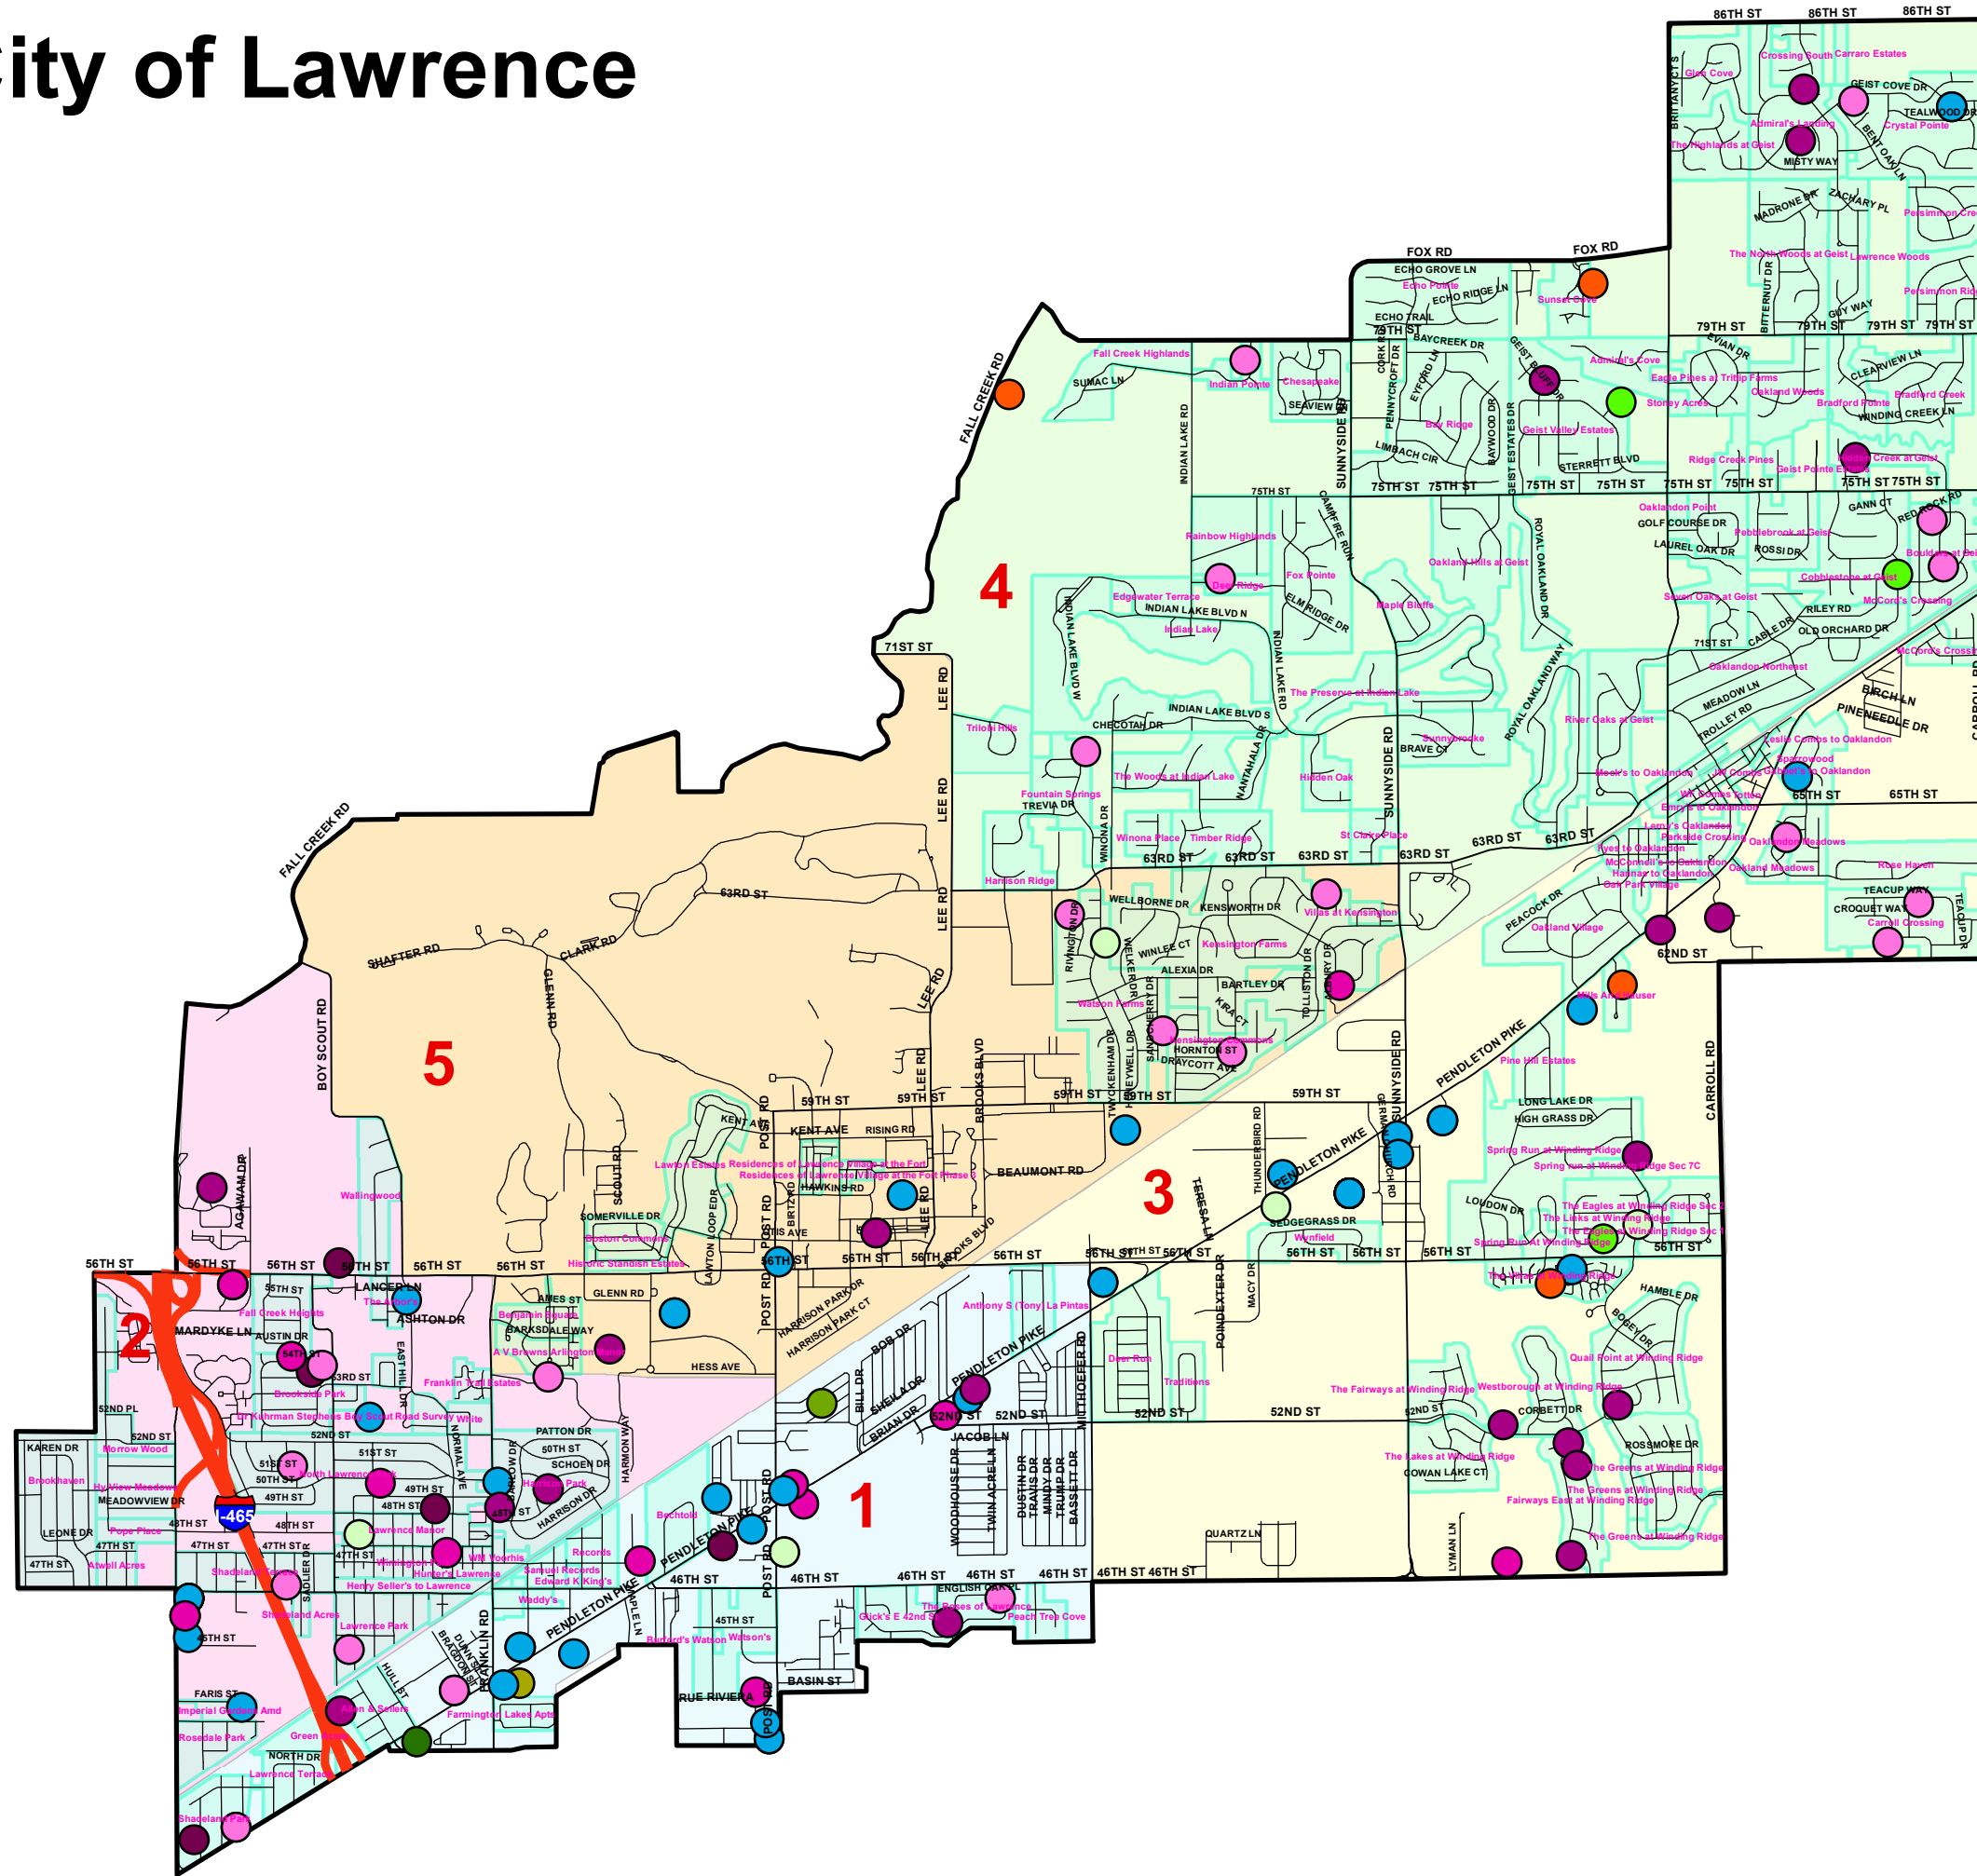

# City of Lawrence

## Crime Watch May 2023

### Legend

- <all other values>
- INCIDENT\_TYPE**
- BURGLARY
- ATTEMPTED BURGLARY
- BURGLARY BUSINESS
- BURGLARY IN PROGRESS
- BURGLARY RESIDENTIAL
- ROBBERY
- ROBBERY BUSINESS
- THEFT IN PROGRESS
- THEFT
- VANDALISM
- VEHICLE ABANDONED
- VEHICLE RECOVERED
- VEHICLE STOLEN
- Centerlines**
- <all other values>
- TFARE**
- OTHER
- FREEWAY
- LOCAL STREET
- PRIMARY ARTERIAL
- PRIMARY COLLECTOR
- SECONDARY ARTERIAL
- City\_Border
- Common\_Subdivisions
- Police\_Beat**
- <all other values>
- Beat\_Number**
- 1
- 2
- 3
- 4
- 5

June 2023

1 inch = 3,000 feet