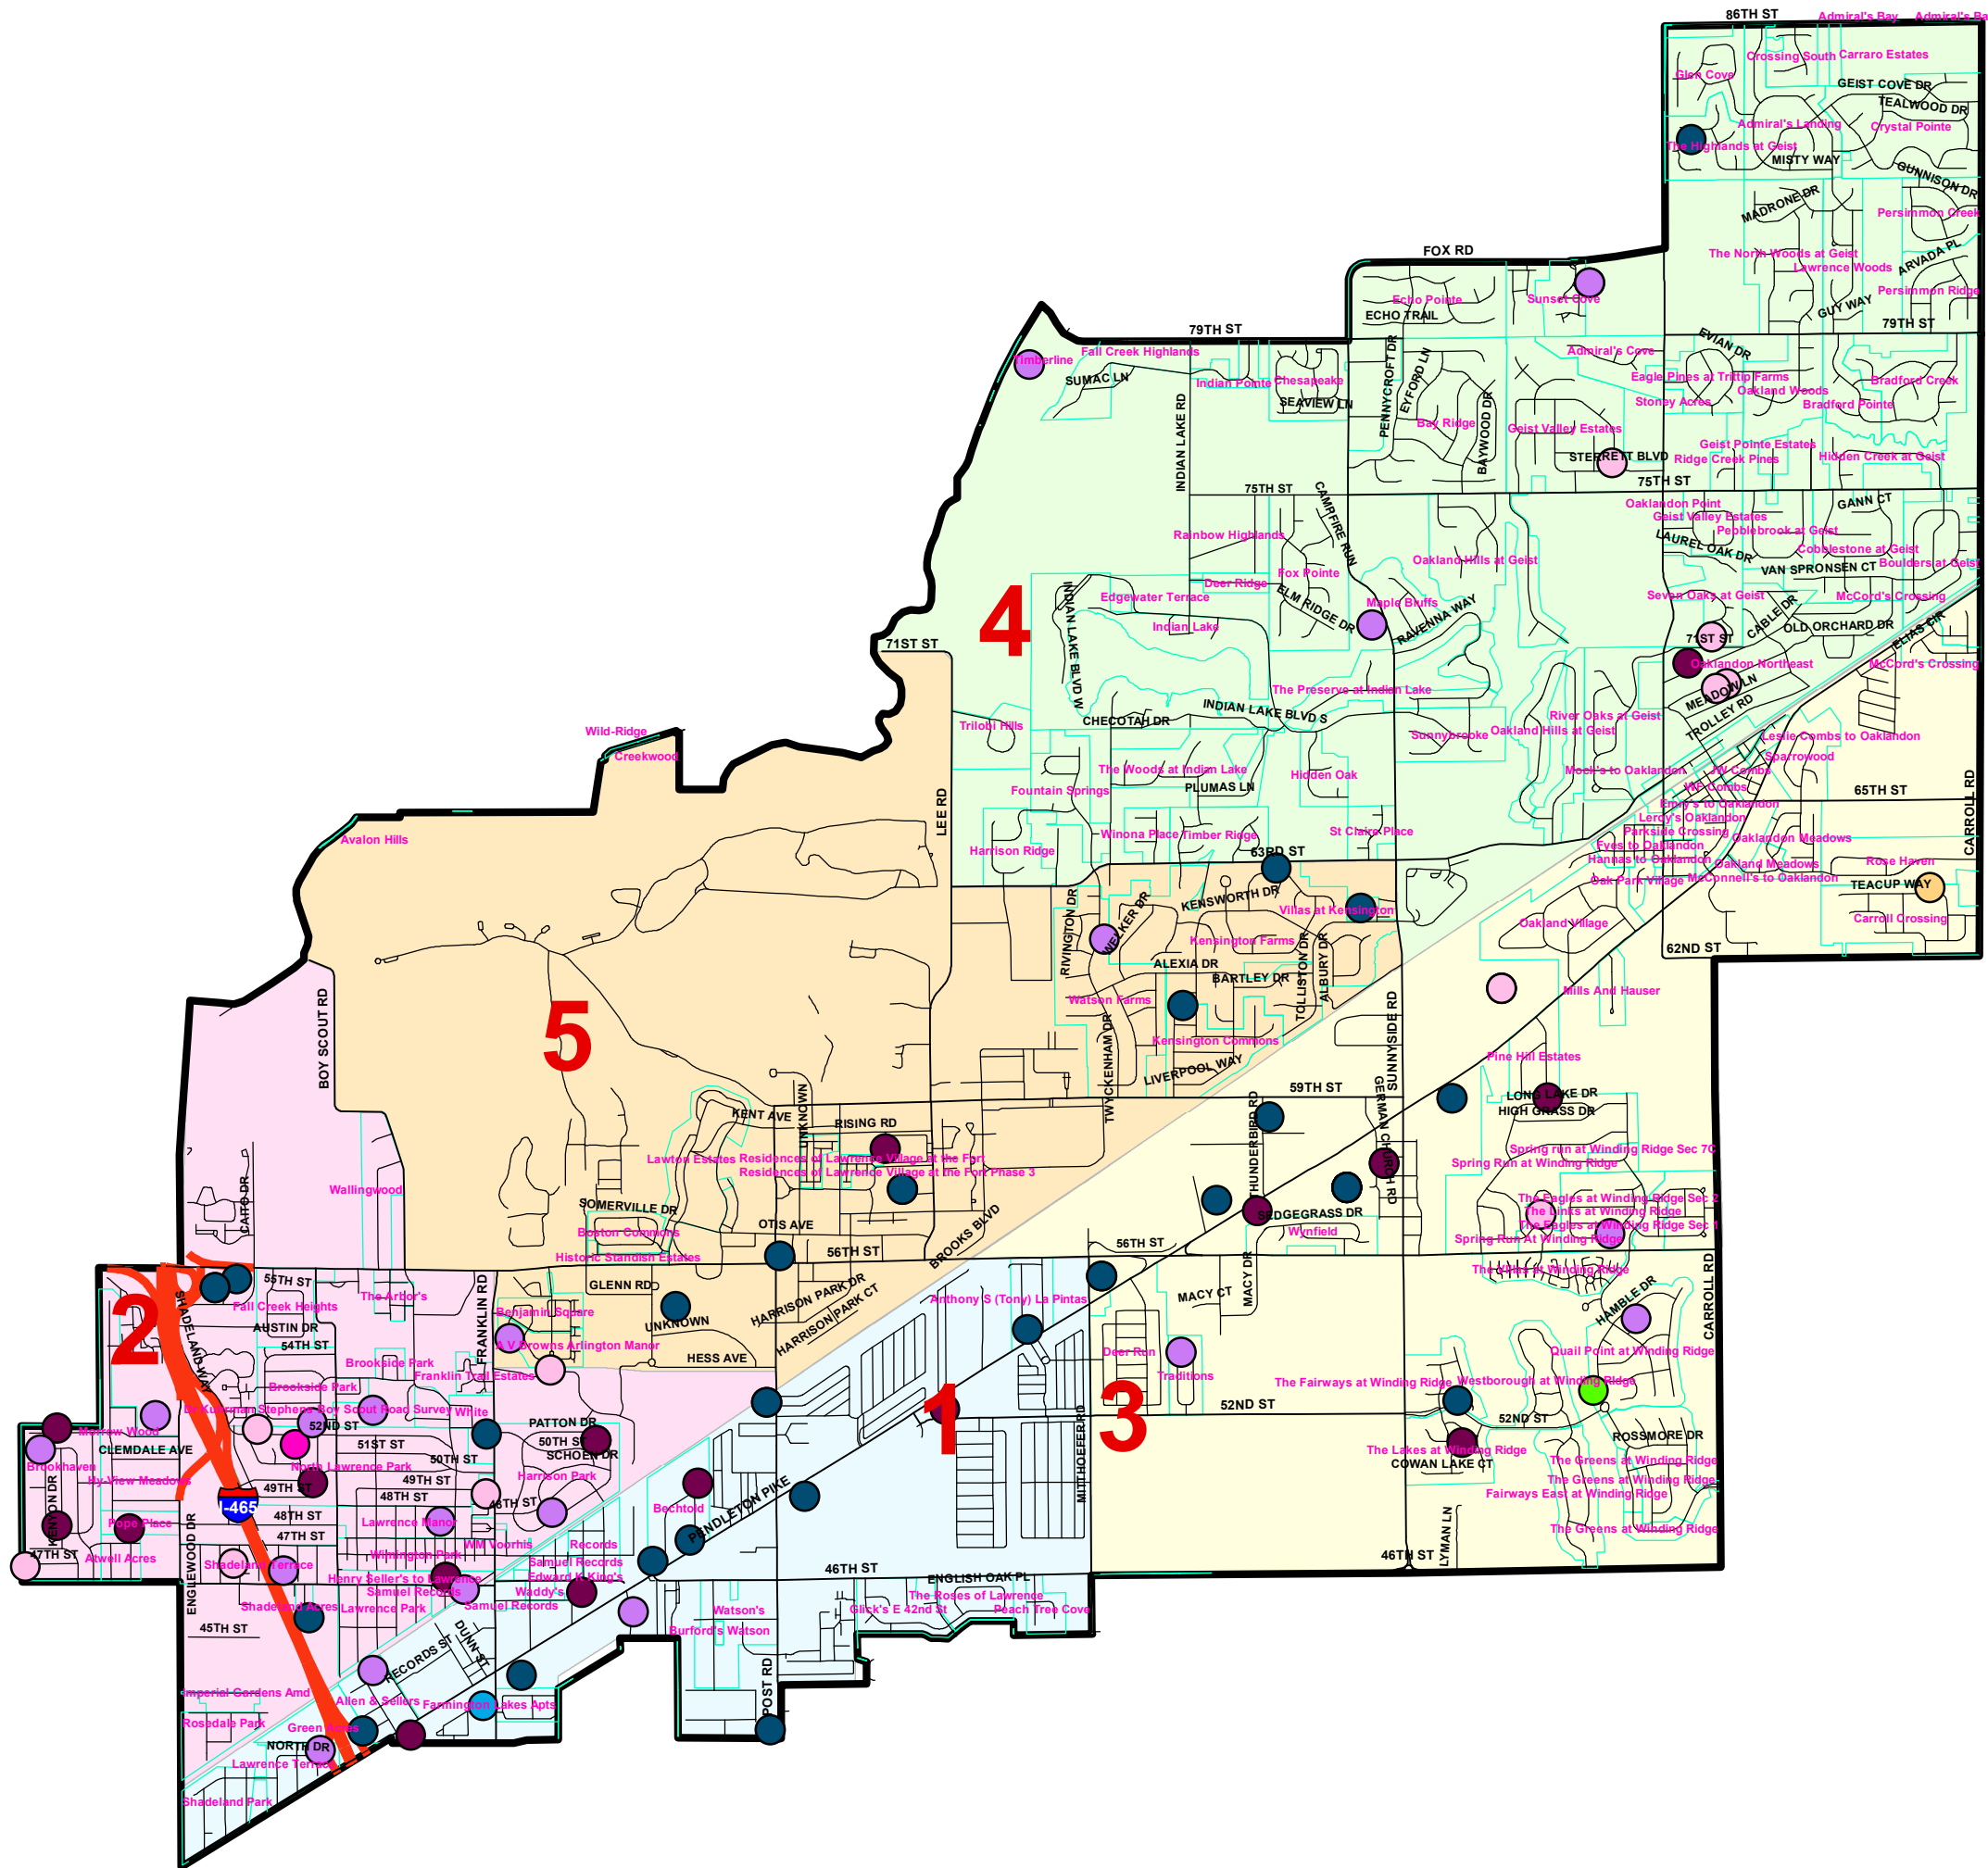

City of Lawrence

Crime Watch Map August 2021

Legend

<all other values>

INCIDENT_TYPE

- BURGLARY
- ATTEMPTED BURGIARY
- BURGLARY BUSINESS
- BURGLARY IN PROGRESS
- RESIDENTIAL BURGLARY
- RESIDENTIAL BURGLARY
- ROBBERY IN PROGRESS
- THEFT IN PROGRESS
- THEFT
- VANDALISM
- VEHICLE ABANDONED
- VEHICLE RECOVERED
- VEHICLE STOLEN

Centerlines

<all other values>

TFARE

- OTHER
- FREEWAY
- LOCAL STREET
- PRIMARY ARTERIAL
- PRIMARY COLLECTOR
- SECONDARY ARTERIAL
- Common_Subdivisions

Police_Beat

<all other values>

Beat_Number

- 1
- 2
- 3
- 4
- 5