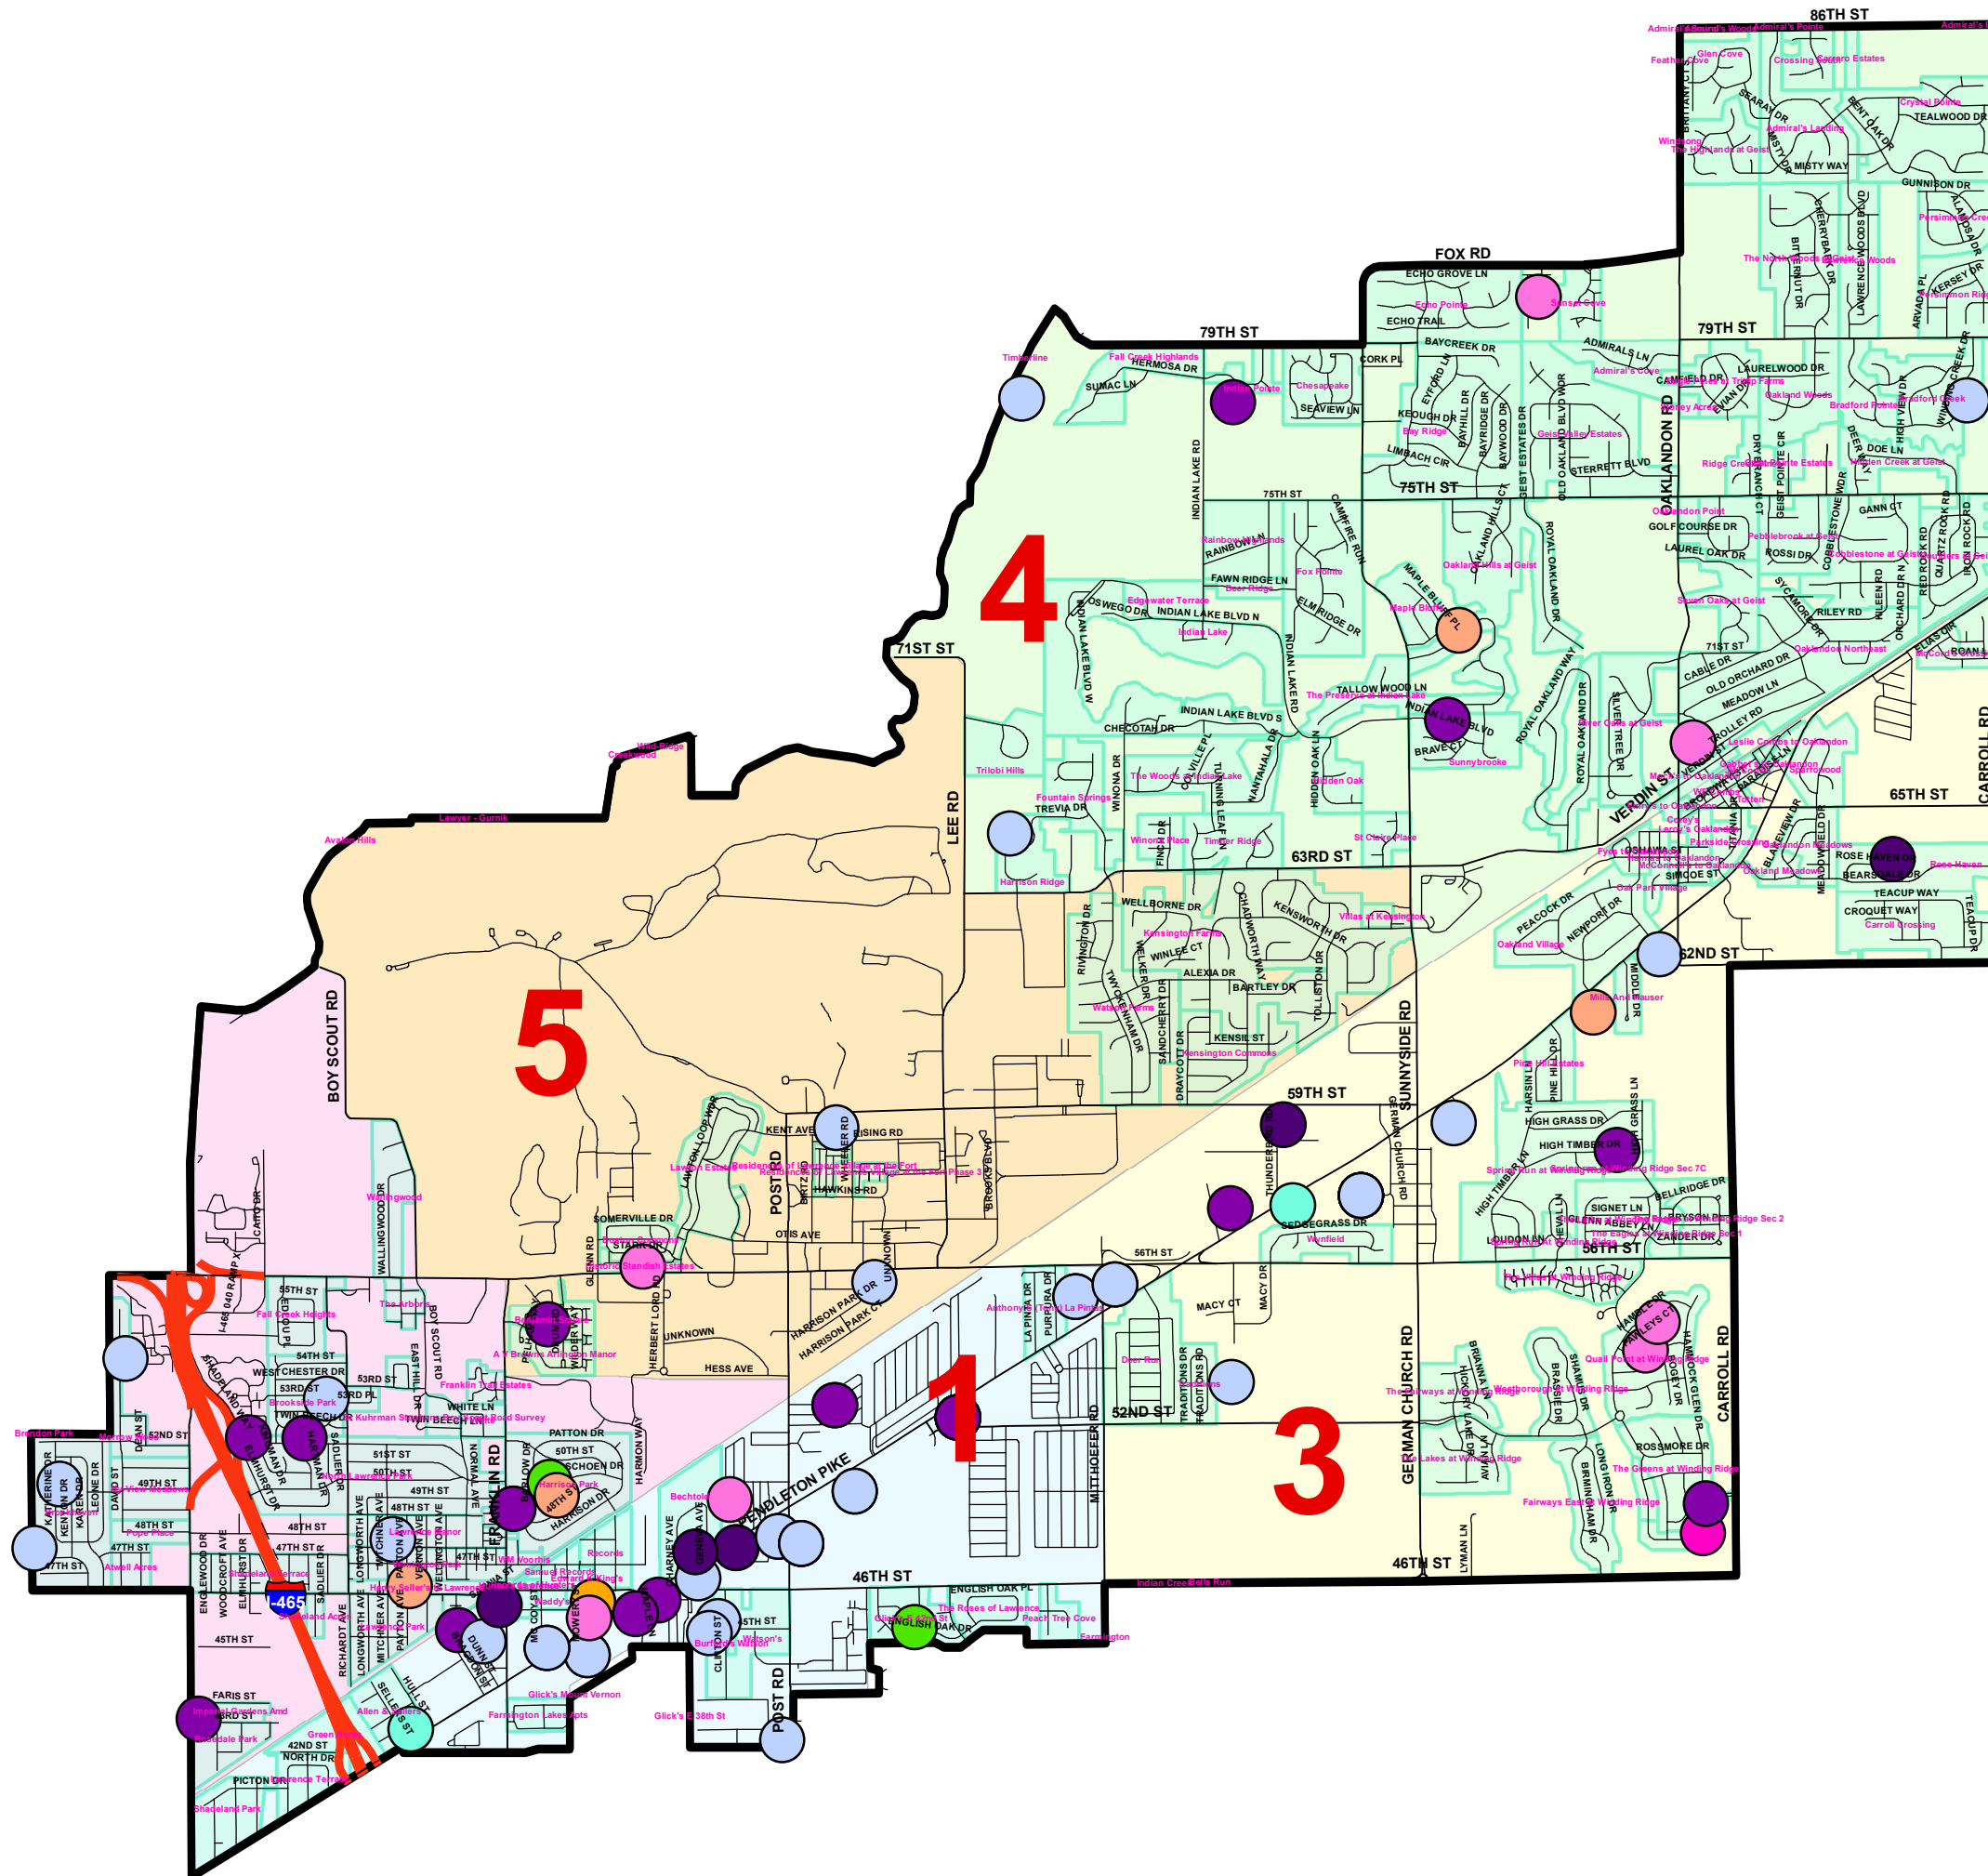

Legend

April_Incidents_2021

<all other values>

INCIDENT TYPE

- BURGLARY
- ATTEMPTED BURGLARY
- BURGLARY BUSINESS
- BURGLARY IN PROGRESS
- RESIDENTIAL BURGLARY
- ROBBERY IN PROGRESS
- THEFT IN PROGRESS
- THEFT
- VANDALISM
- VEHICLE RECOVERED
- VEHICLE STOLEN

Centerlines

<all other values>

- OTHER
- FREEWAY
- LOCAL STREET
- PRIMARY ARTERIAL
- PRIMARY COLLECTOR
- SECONDARY ARTERIAL
- ▭ City_Border
- ▭ Common_Subdivisions

Police_Beat

<all other values>

Beat_Number

- 1
- 2
- 3
- 4
- 5

May 2021

1 inch = 3,000 feet