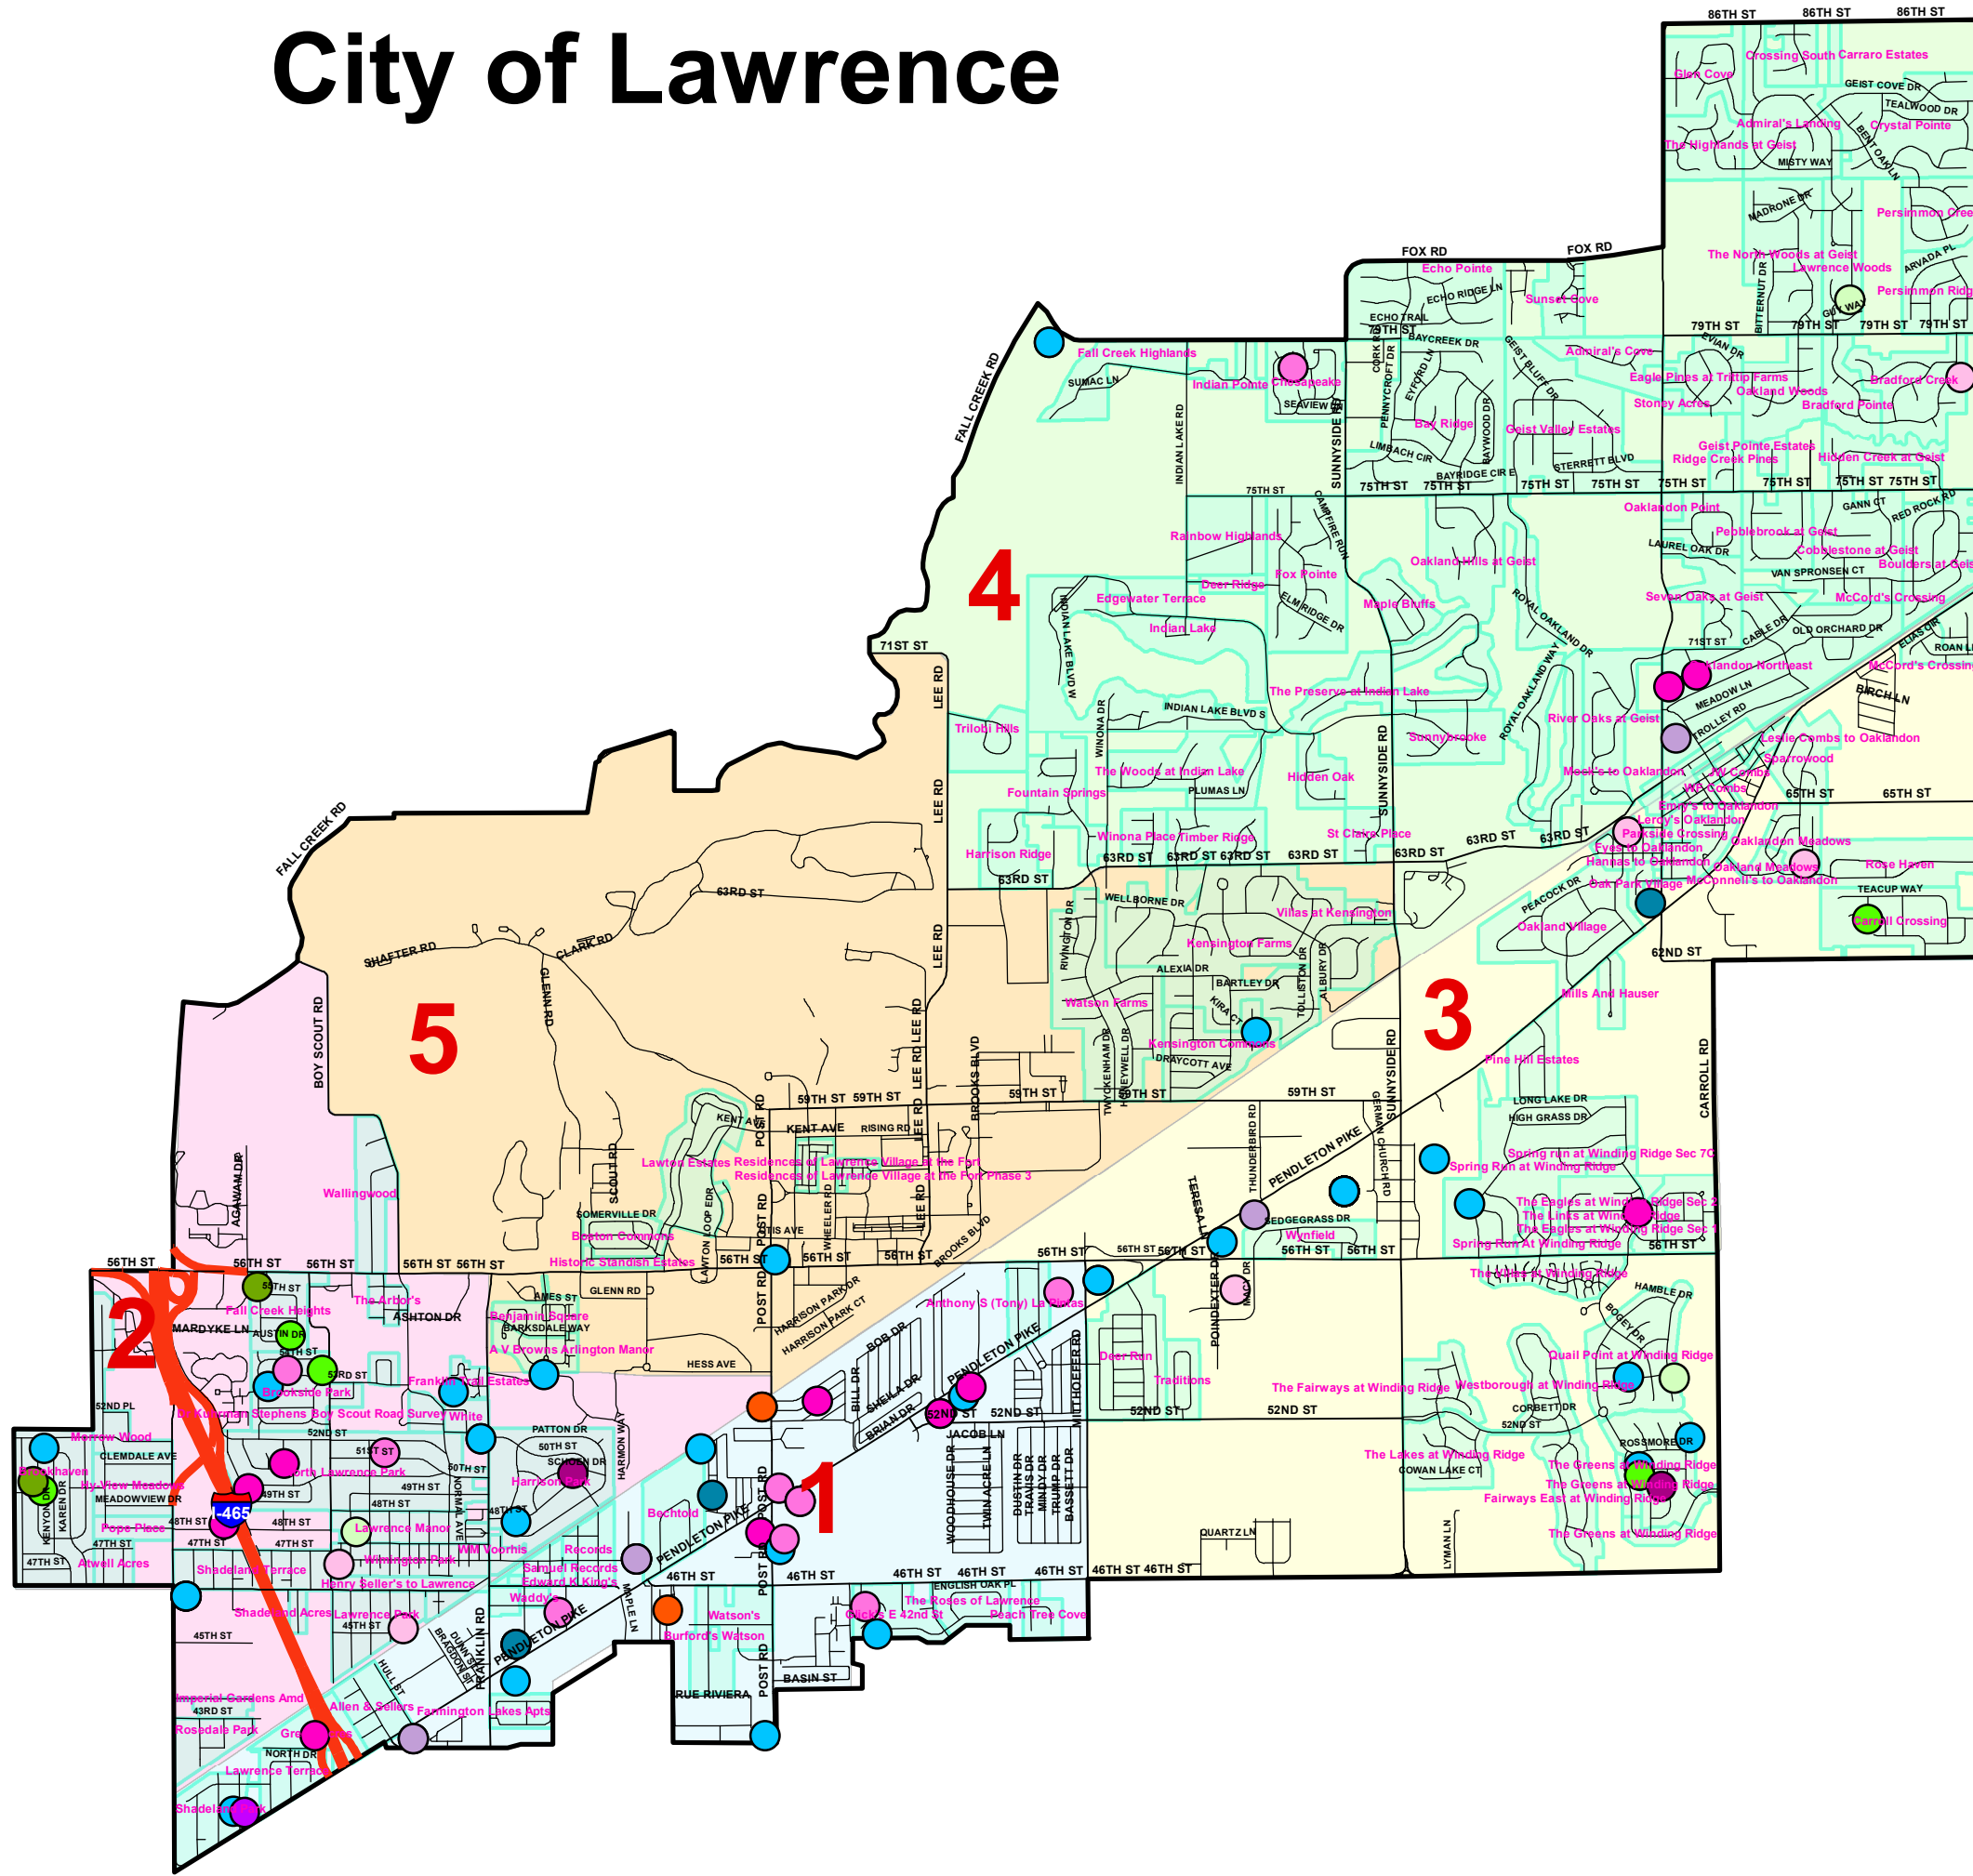

# City of Lawrence

## Crime Watch August 2023

- Legend**
- <all other values>
  - INCIDENT\_TYPE**
    - BURGLARY
    - ATTEMPTED BURGLARY
    - BURGLARY AT BUSINESS
    - BURGLARY IN PROGRESS
    - RESIDENTIAL BURGLARY
    - RESIDENTIAL BURGLARY
    - ROBBERY IN PROGRESS
    - ROBBERY AT BUSINESS
    - THEFT IN PROGRESS
    - THEFT
    - VANDALISM
    - VEHICLE ABANDONED
    - VEHICLE RECOVERED
    - VEHICLE STOLEN
  - Centerlines**
    - <all other values>
    - OTHER
    - FREEWAY
    - LOCAL STREET
    - PRIMARY ARTERIAL
    - PRIMARY COLLECTOR
    - SECONDARY ARTERIAL
    - City\_Border
    - Common\_Subdivisions
  - Police\_Beat**
    - <all other values>
  - Beat\_Number**
    - 1
    - 2
    - 3
    - 4
    - 5