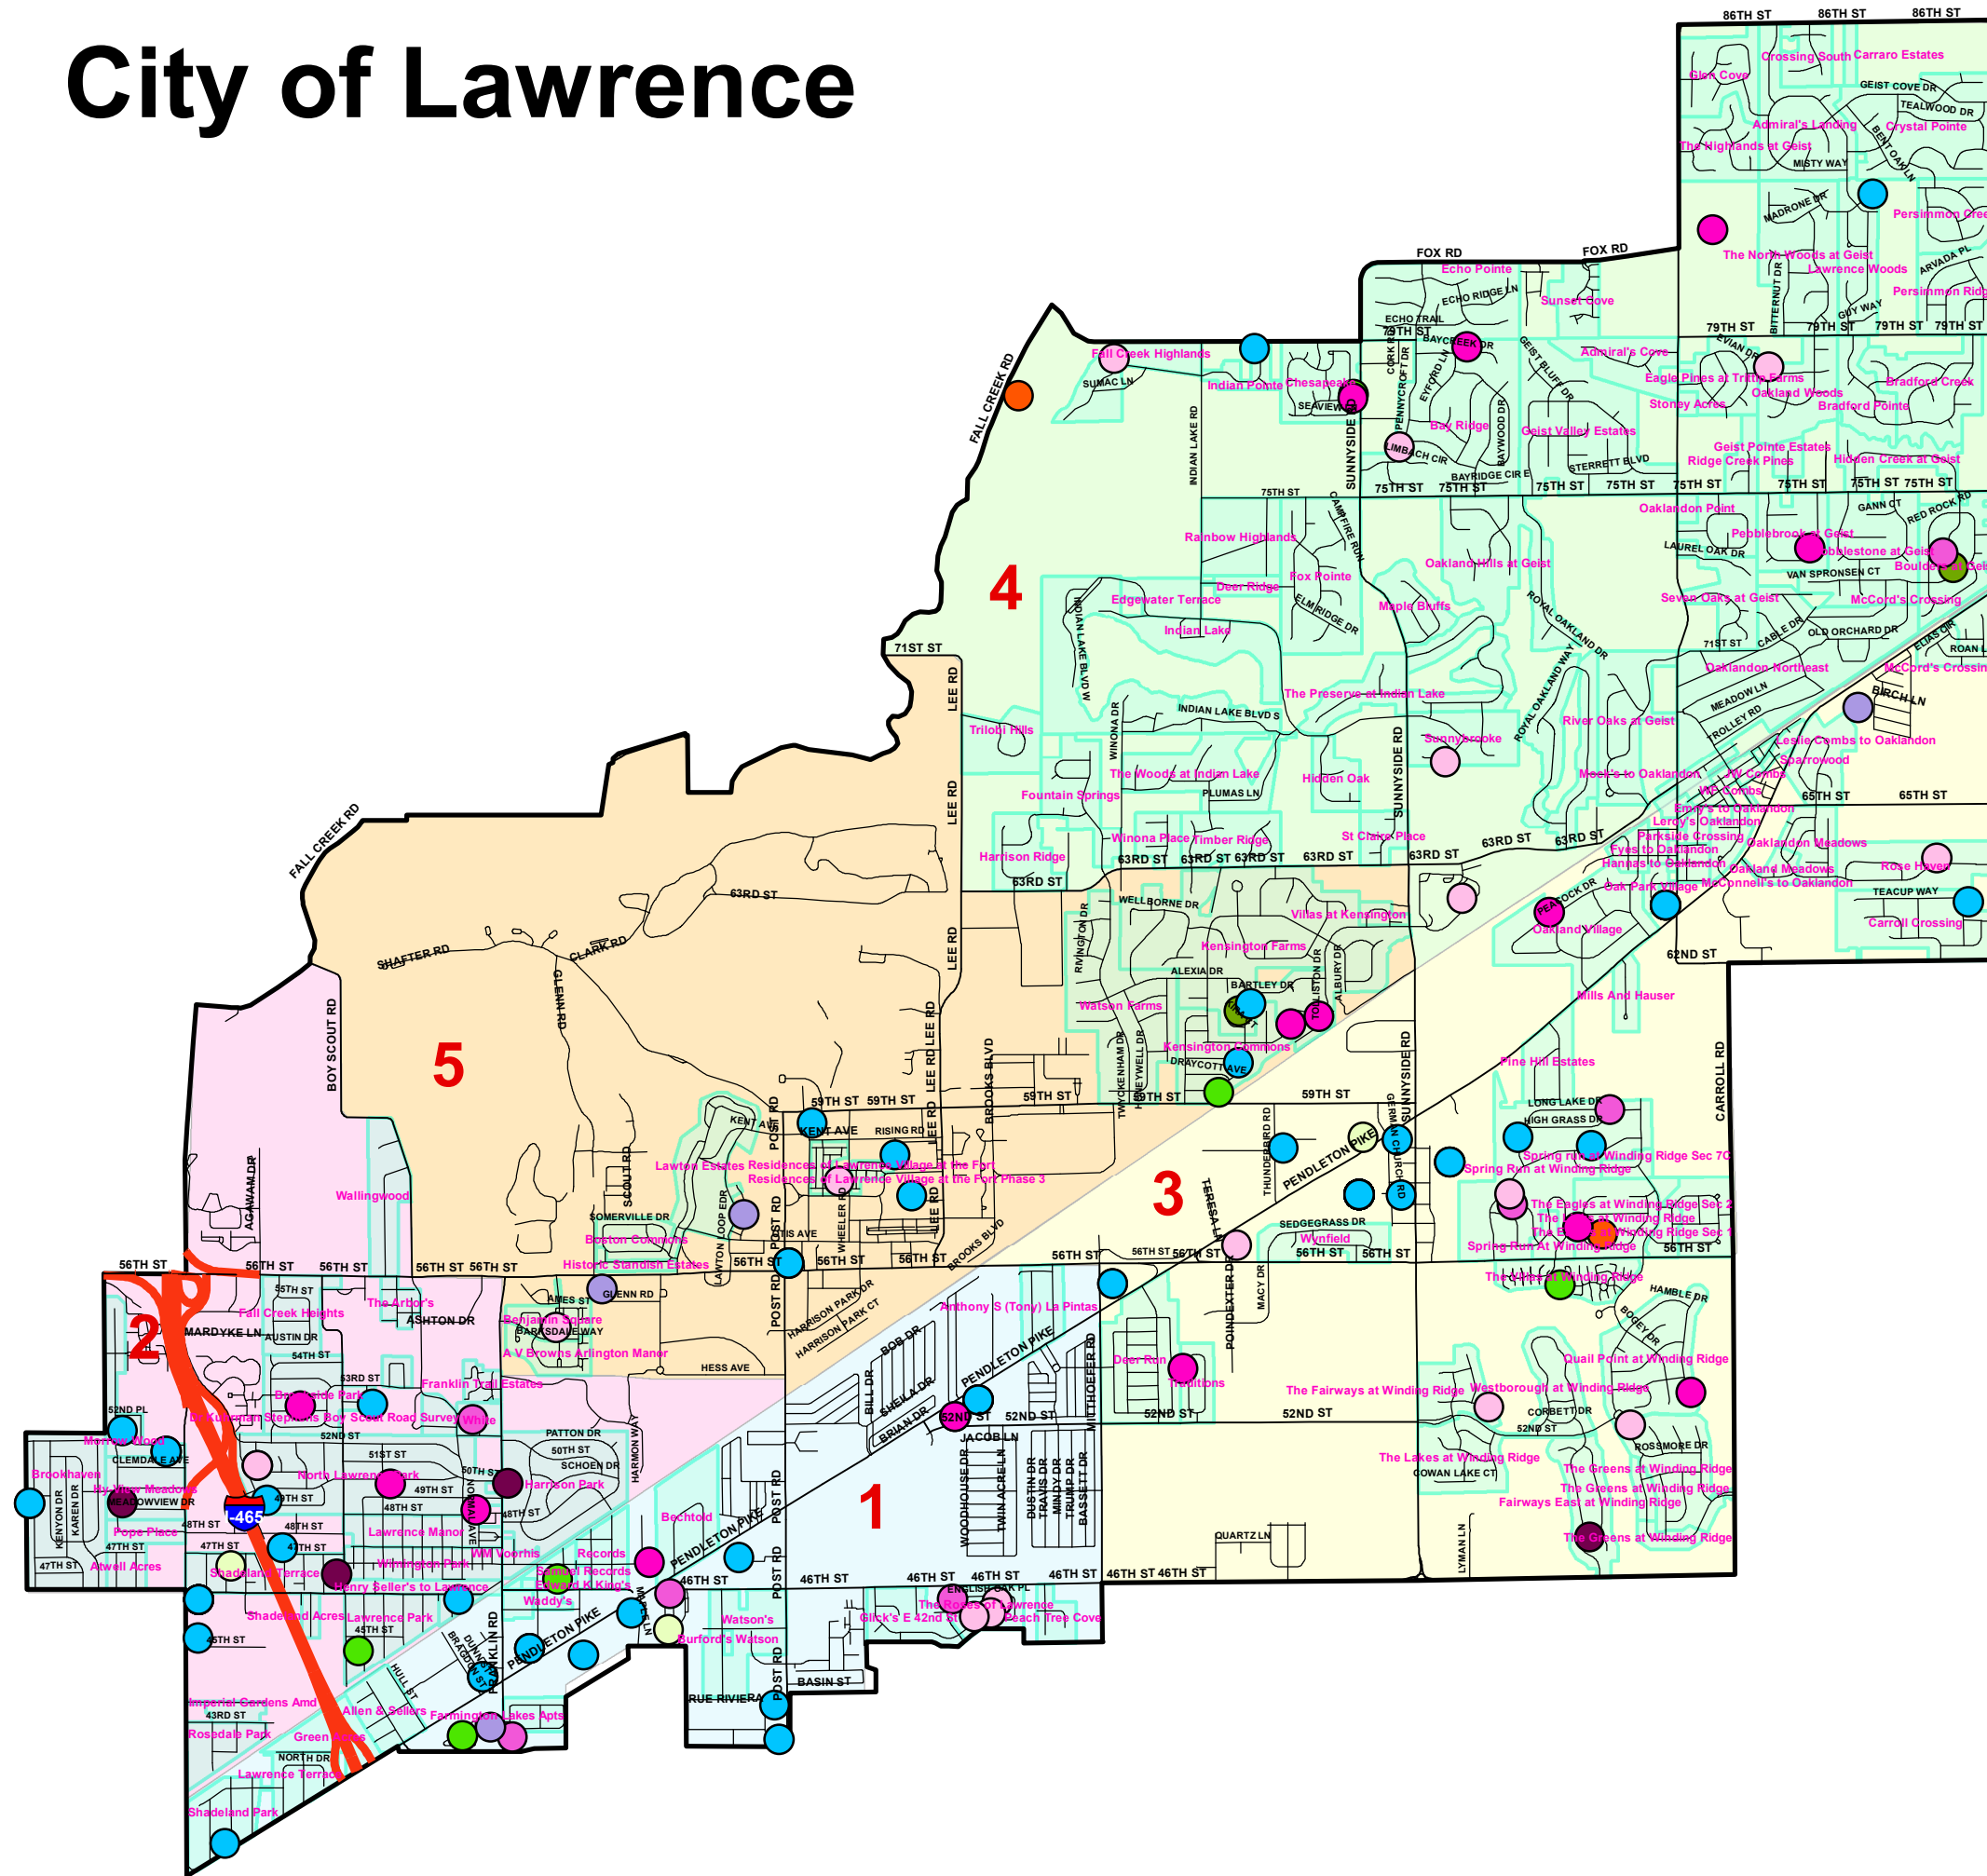

# City of Lawrence

## Crime Watch July 2023

**Legend**

**July 2023 Incidents**  
 <all other values>

**Incident\_Type**

- BURGLARY
- ATTEMPTED BURGLARY
- BURGLARY AT BUSINESS
- BURGLARY IN PROGRESS
- RESIDENTIAL BURGLARY
- RESIDENTIAL BURGLARY
- THEFT IN PROGRESS
- THEFT
- VANDALISM
- VEHICLE ABANDONED
- VEHICLE RECOVERED
- VEHICLE STOLEN

**Centerlines**  
 <all other values>

**TFARE**

- OTHER
- FREEWAY
- LOCAL STREET
- PRIMARY ARTERIAL
- PRIMARY COLLECTOR
- SECONDARY ARTERIAL

**City\_Border**  
 City\_Border

**Common\_Subdivisions**  
 Common\_Subdivisions