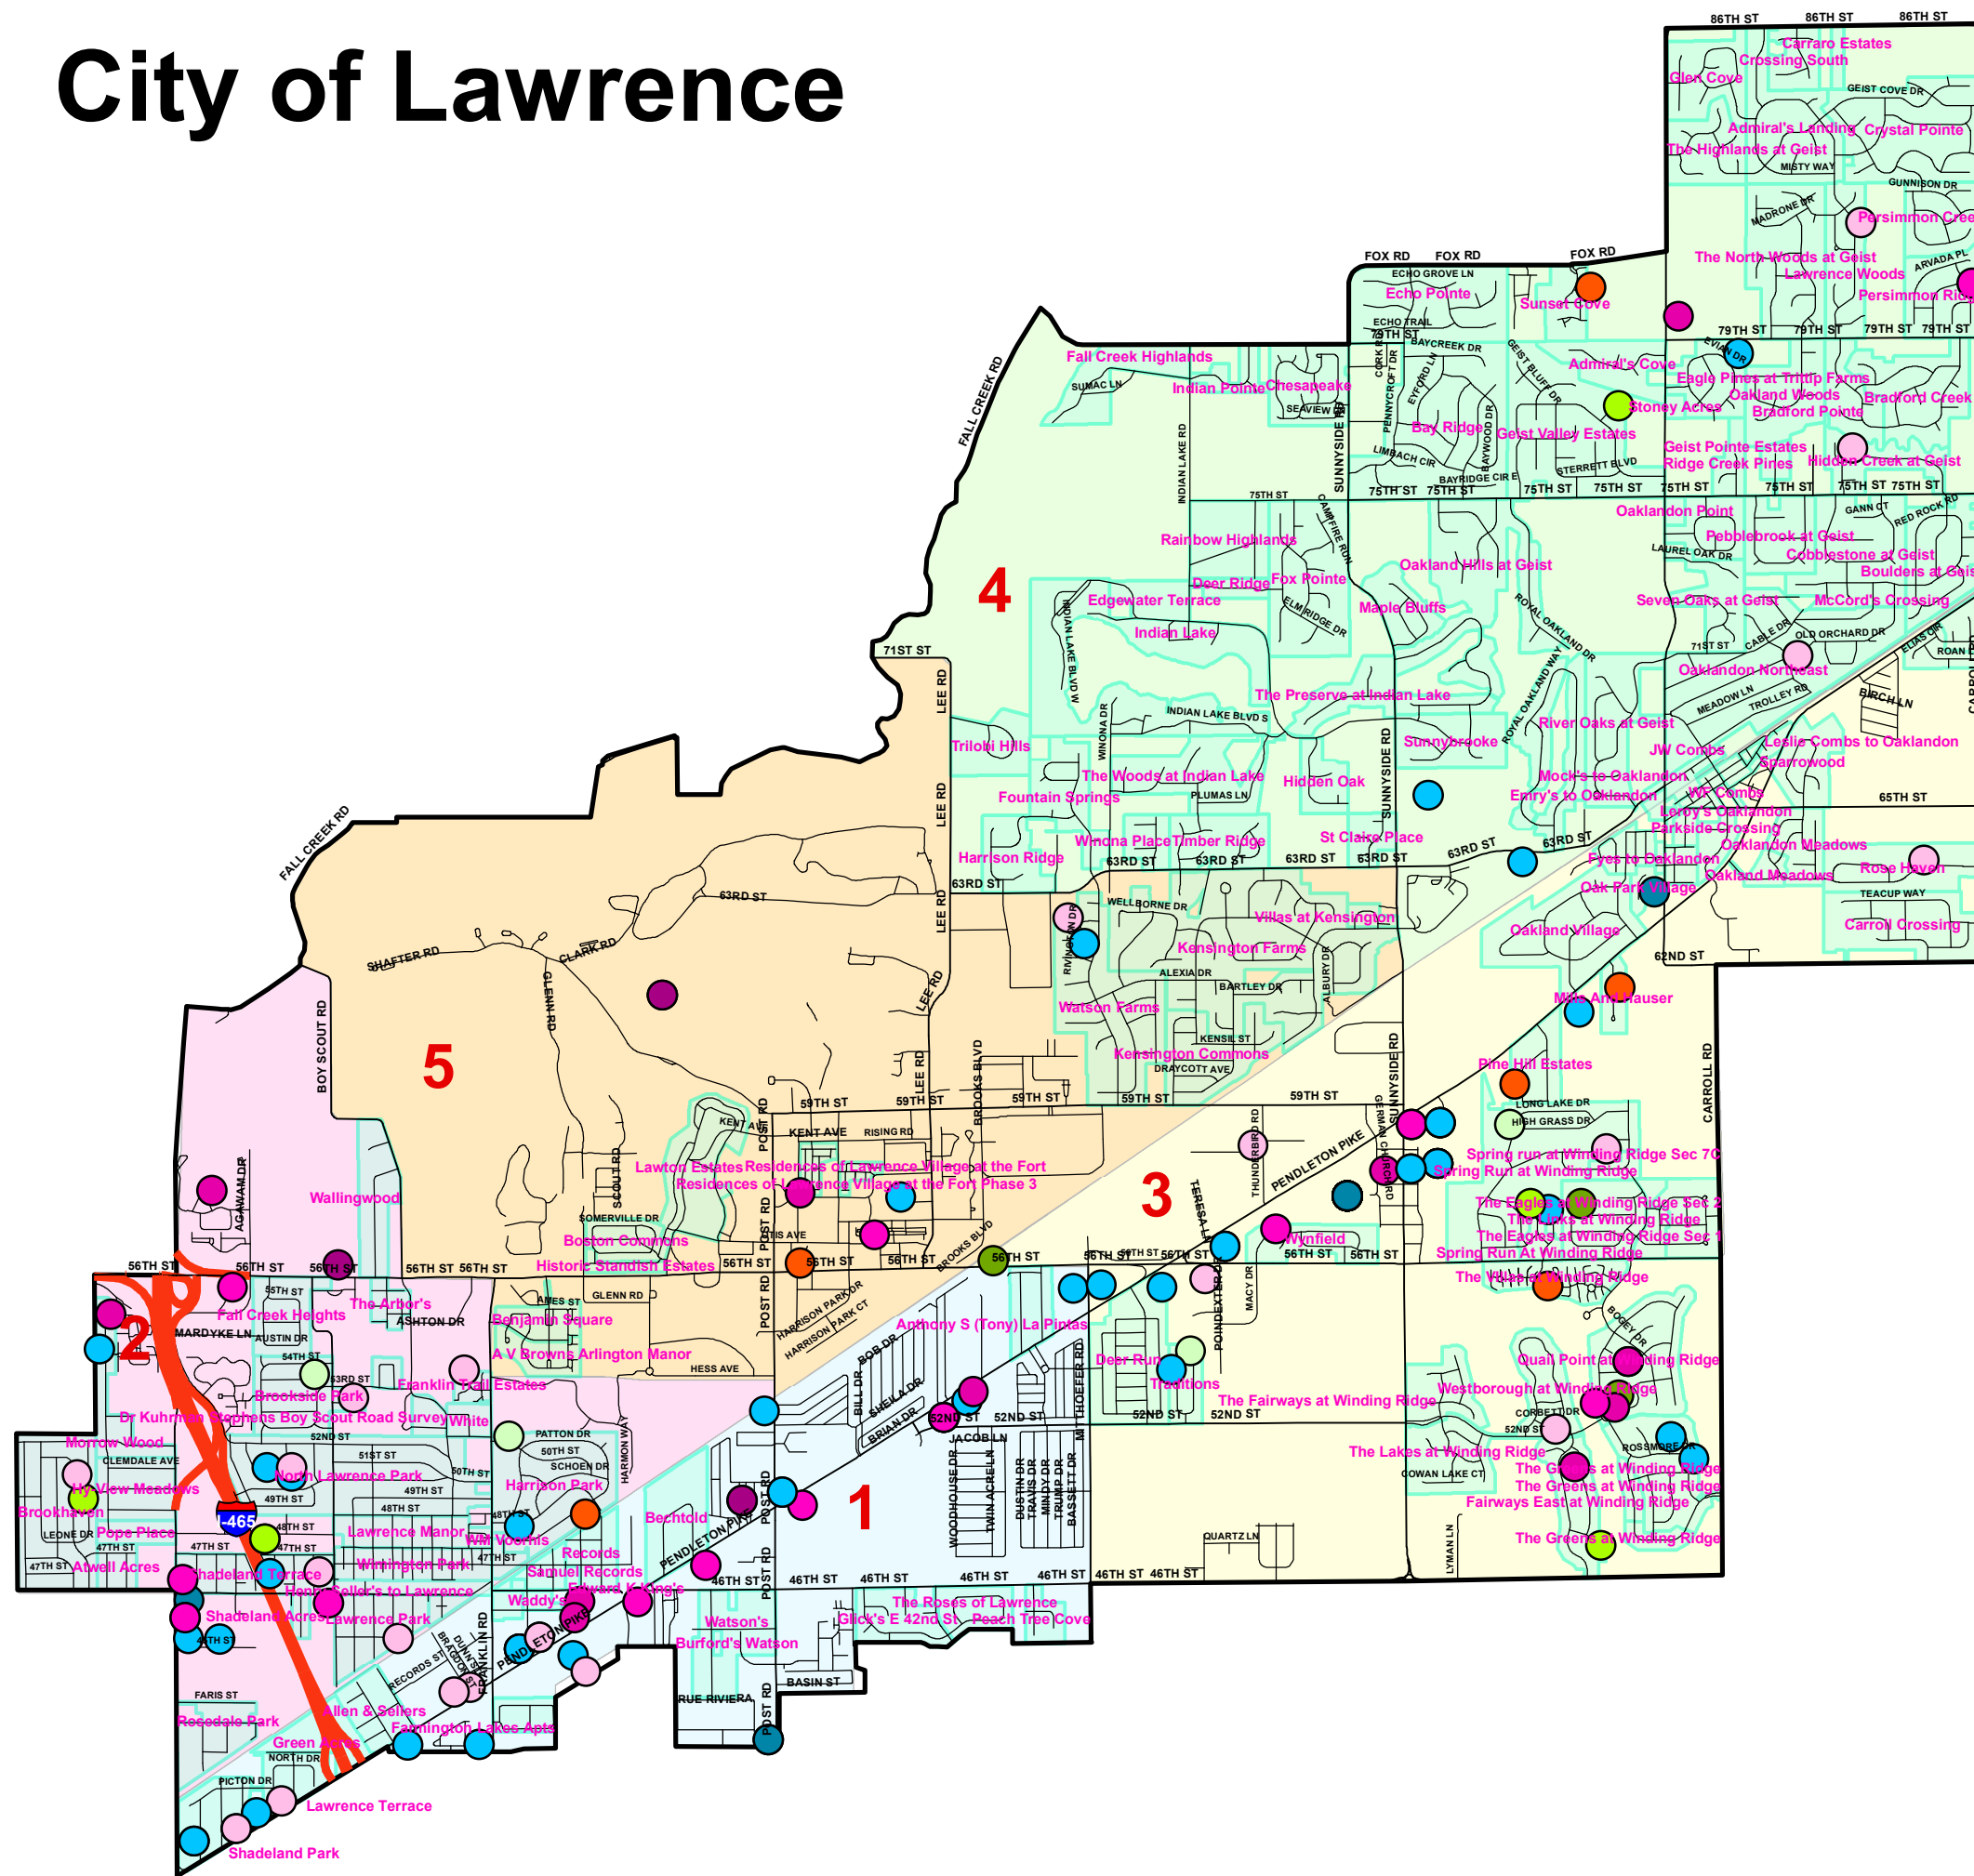

City of Lawrence

Crime Watch June 2023

Legend

<all other values>

Type of Incident

- BURGLARY
- ATTEMPTED BURGLARY
- BURGLARY IN PROGRESS
- RESIDENTIAL BURGLARY
- ATTEMPTED ROBBERY
- THEFT IN PROGRESS
- THEFT
- VANDALISM
- VEHICLE ABANDONED
- VEHICLE RECOVERED
- VEHICLE STOLEN

Centerlines

<all other values>

TFARE

- OTHER
- FREEWAY
- LOCAL STREET
- PRIMARY ARTERIAL
- PRIMARY COLLECTOR
- SECONDARY ARTERIAL

City_Border

Common_Subdivisions

Police_Beat

<all other values>

Beat_Number

- 1
- 2
- 3
- 4
- 5