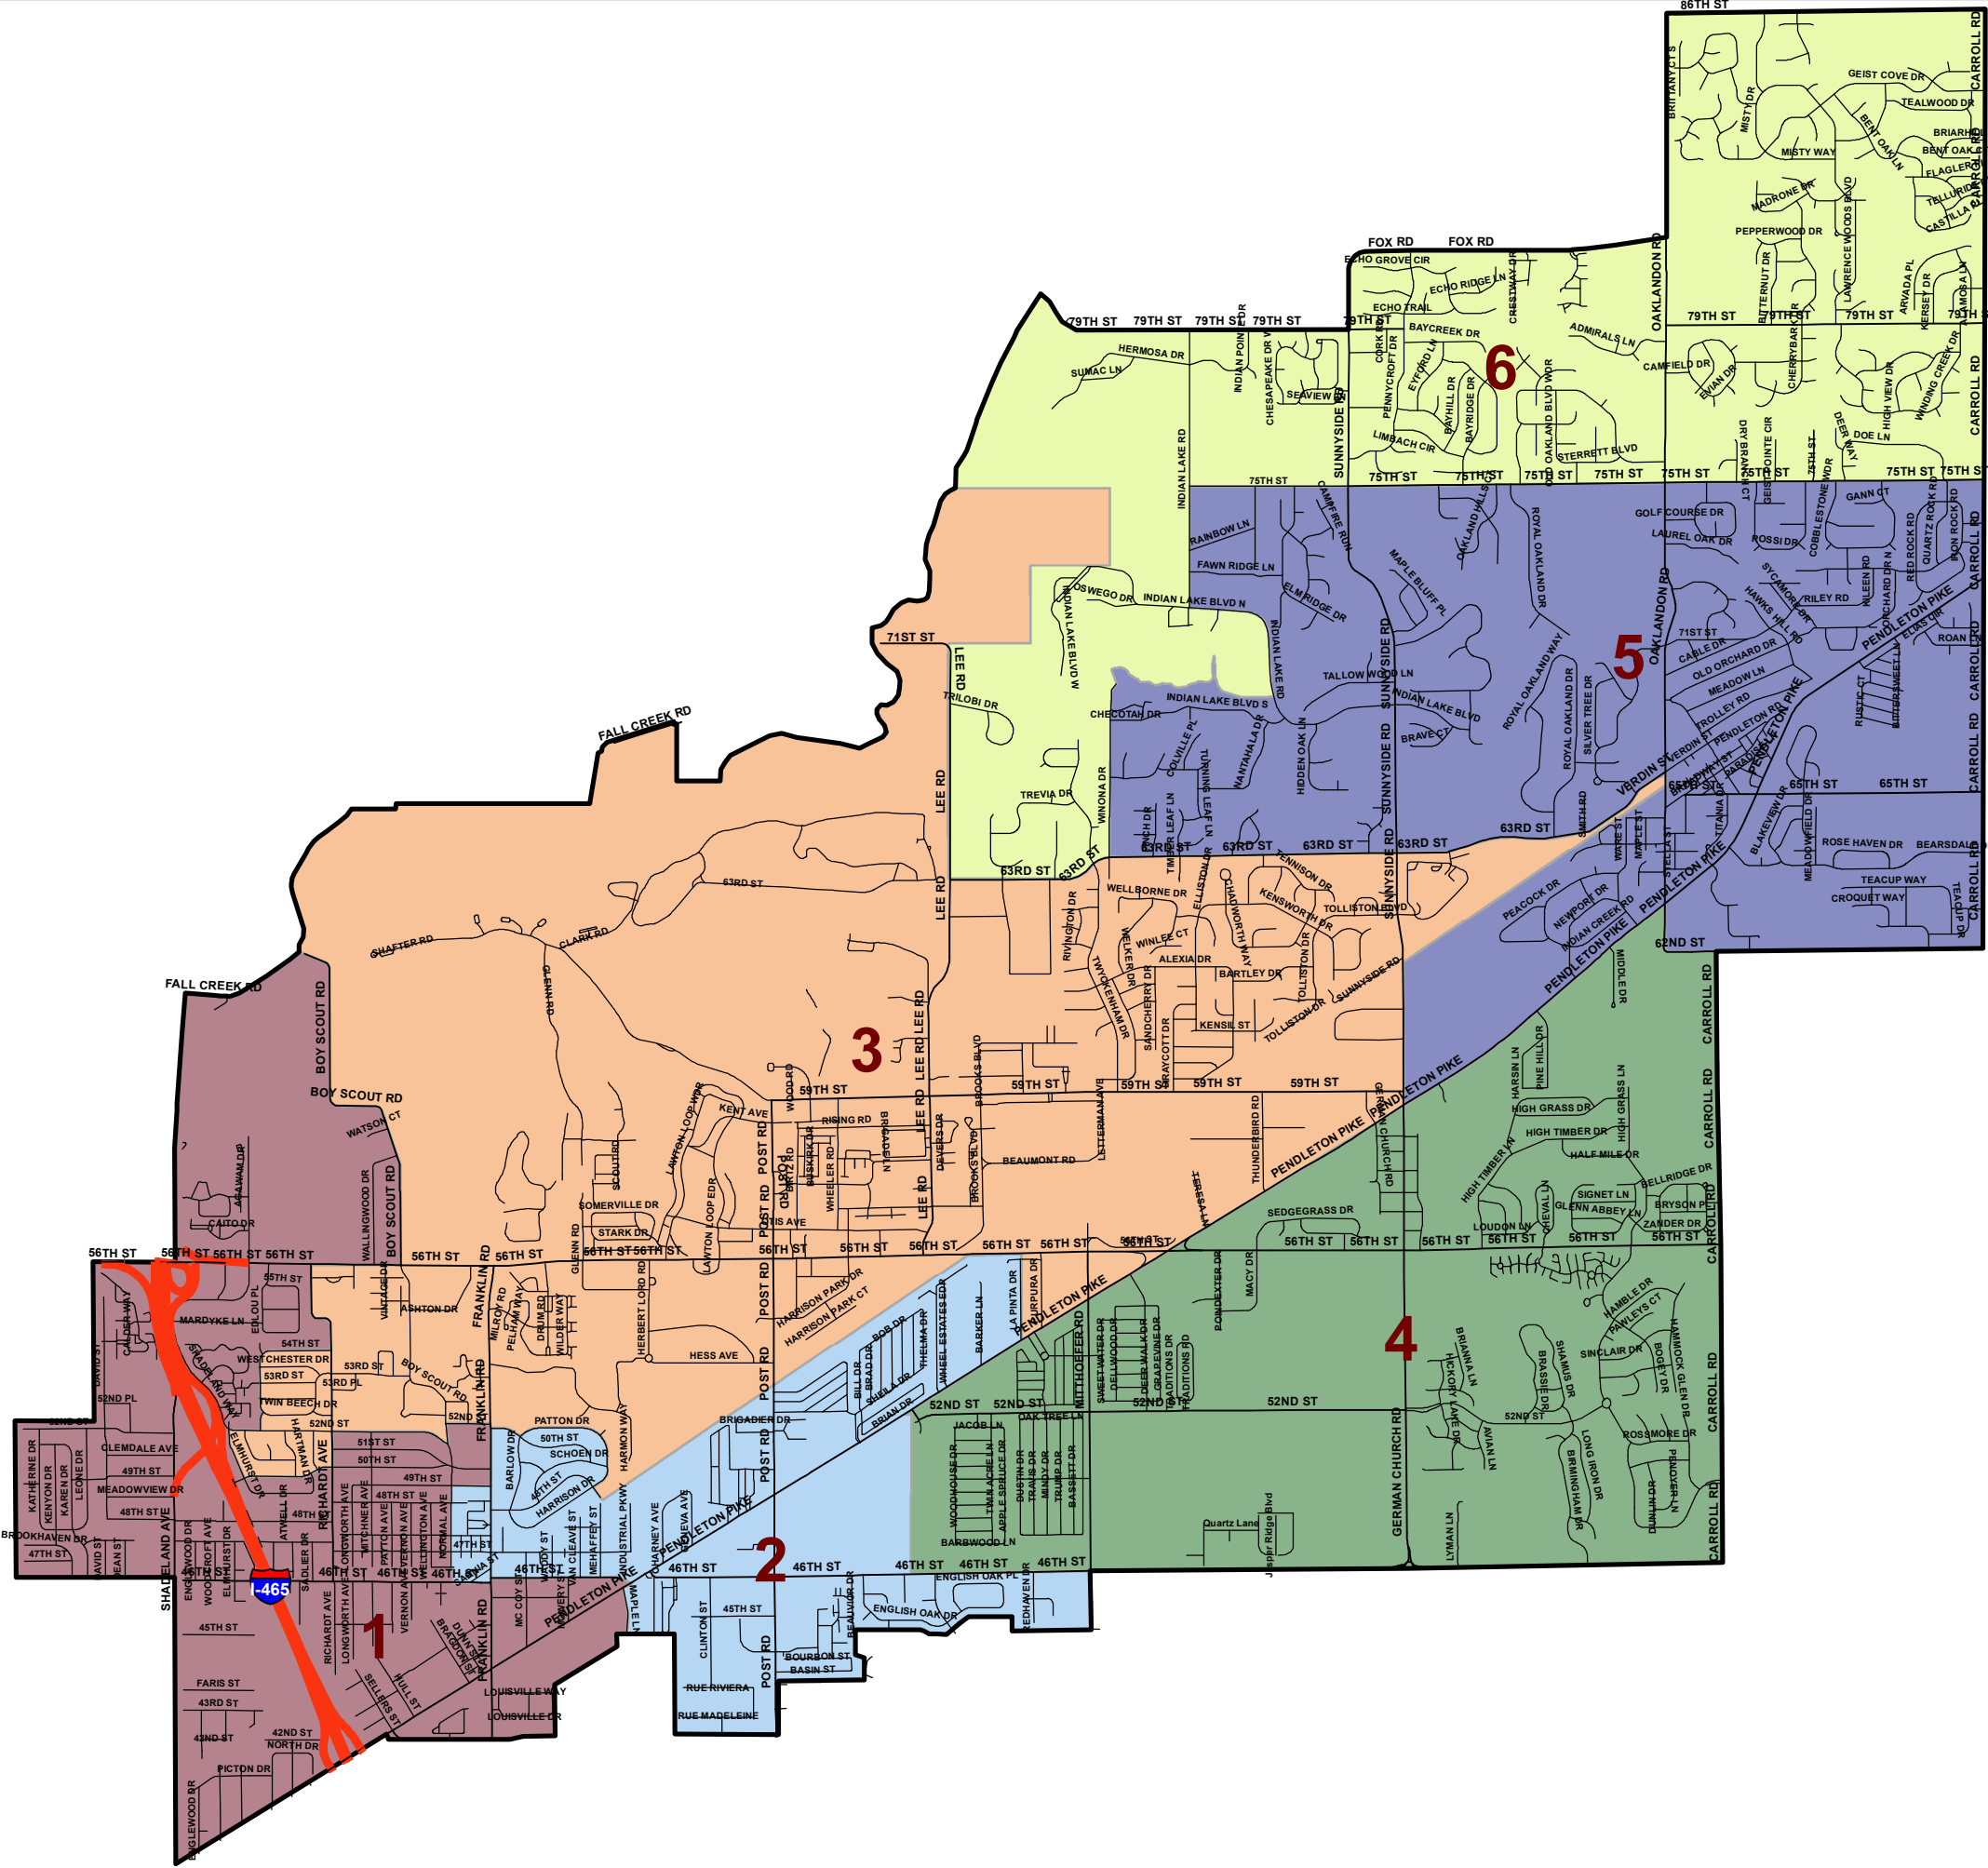

City of Lawrence

Council Districts

Legend

Centerlines

<all other values>

TFARE

OTHER

FREEWAY

LOCAL STREET

PRIMARY ARTERIAL

PRIMARY COLLECTOR

SECONDARY ARTERIAL

City_Border

City_Council_Districts

<all other values>

DISTRICT

<all other values>

1

2

3

4

5

6

L-1 Tyrrell Giles

L-2 Rick Wells

L-3 Sherron Freeman

L-4 Maria Rusomaroff

L-5 Tom Shevlot

L-6 Lauren Russel

At Large:

Lisa Chavis

Shawn Denney

Deborah Whitfield

1 inch = 3,000 feet

January 2023