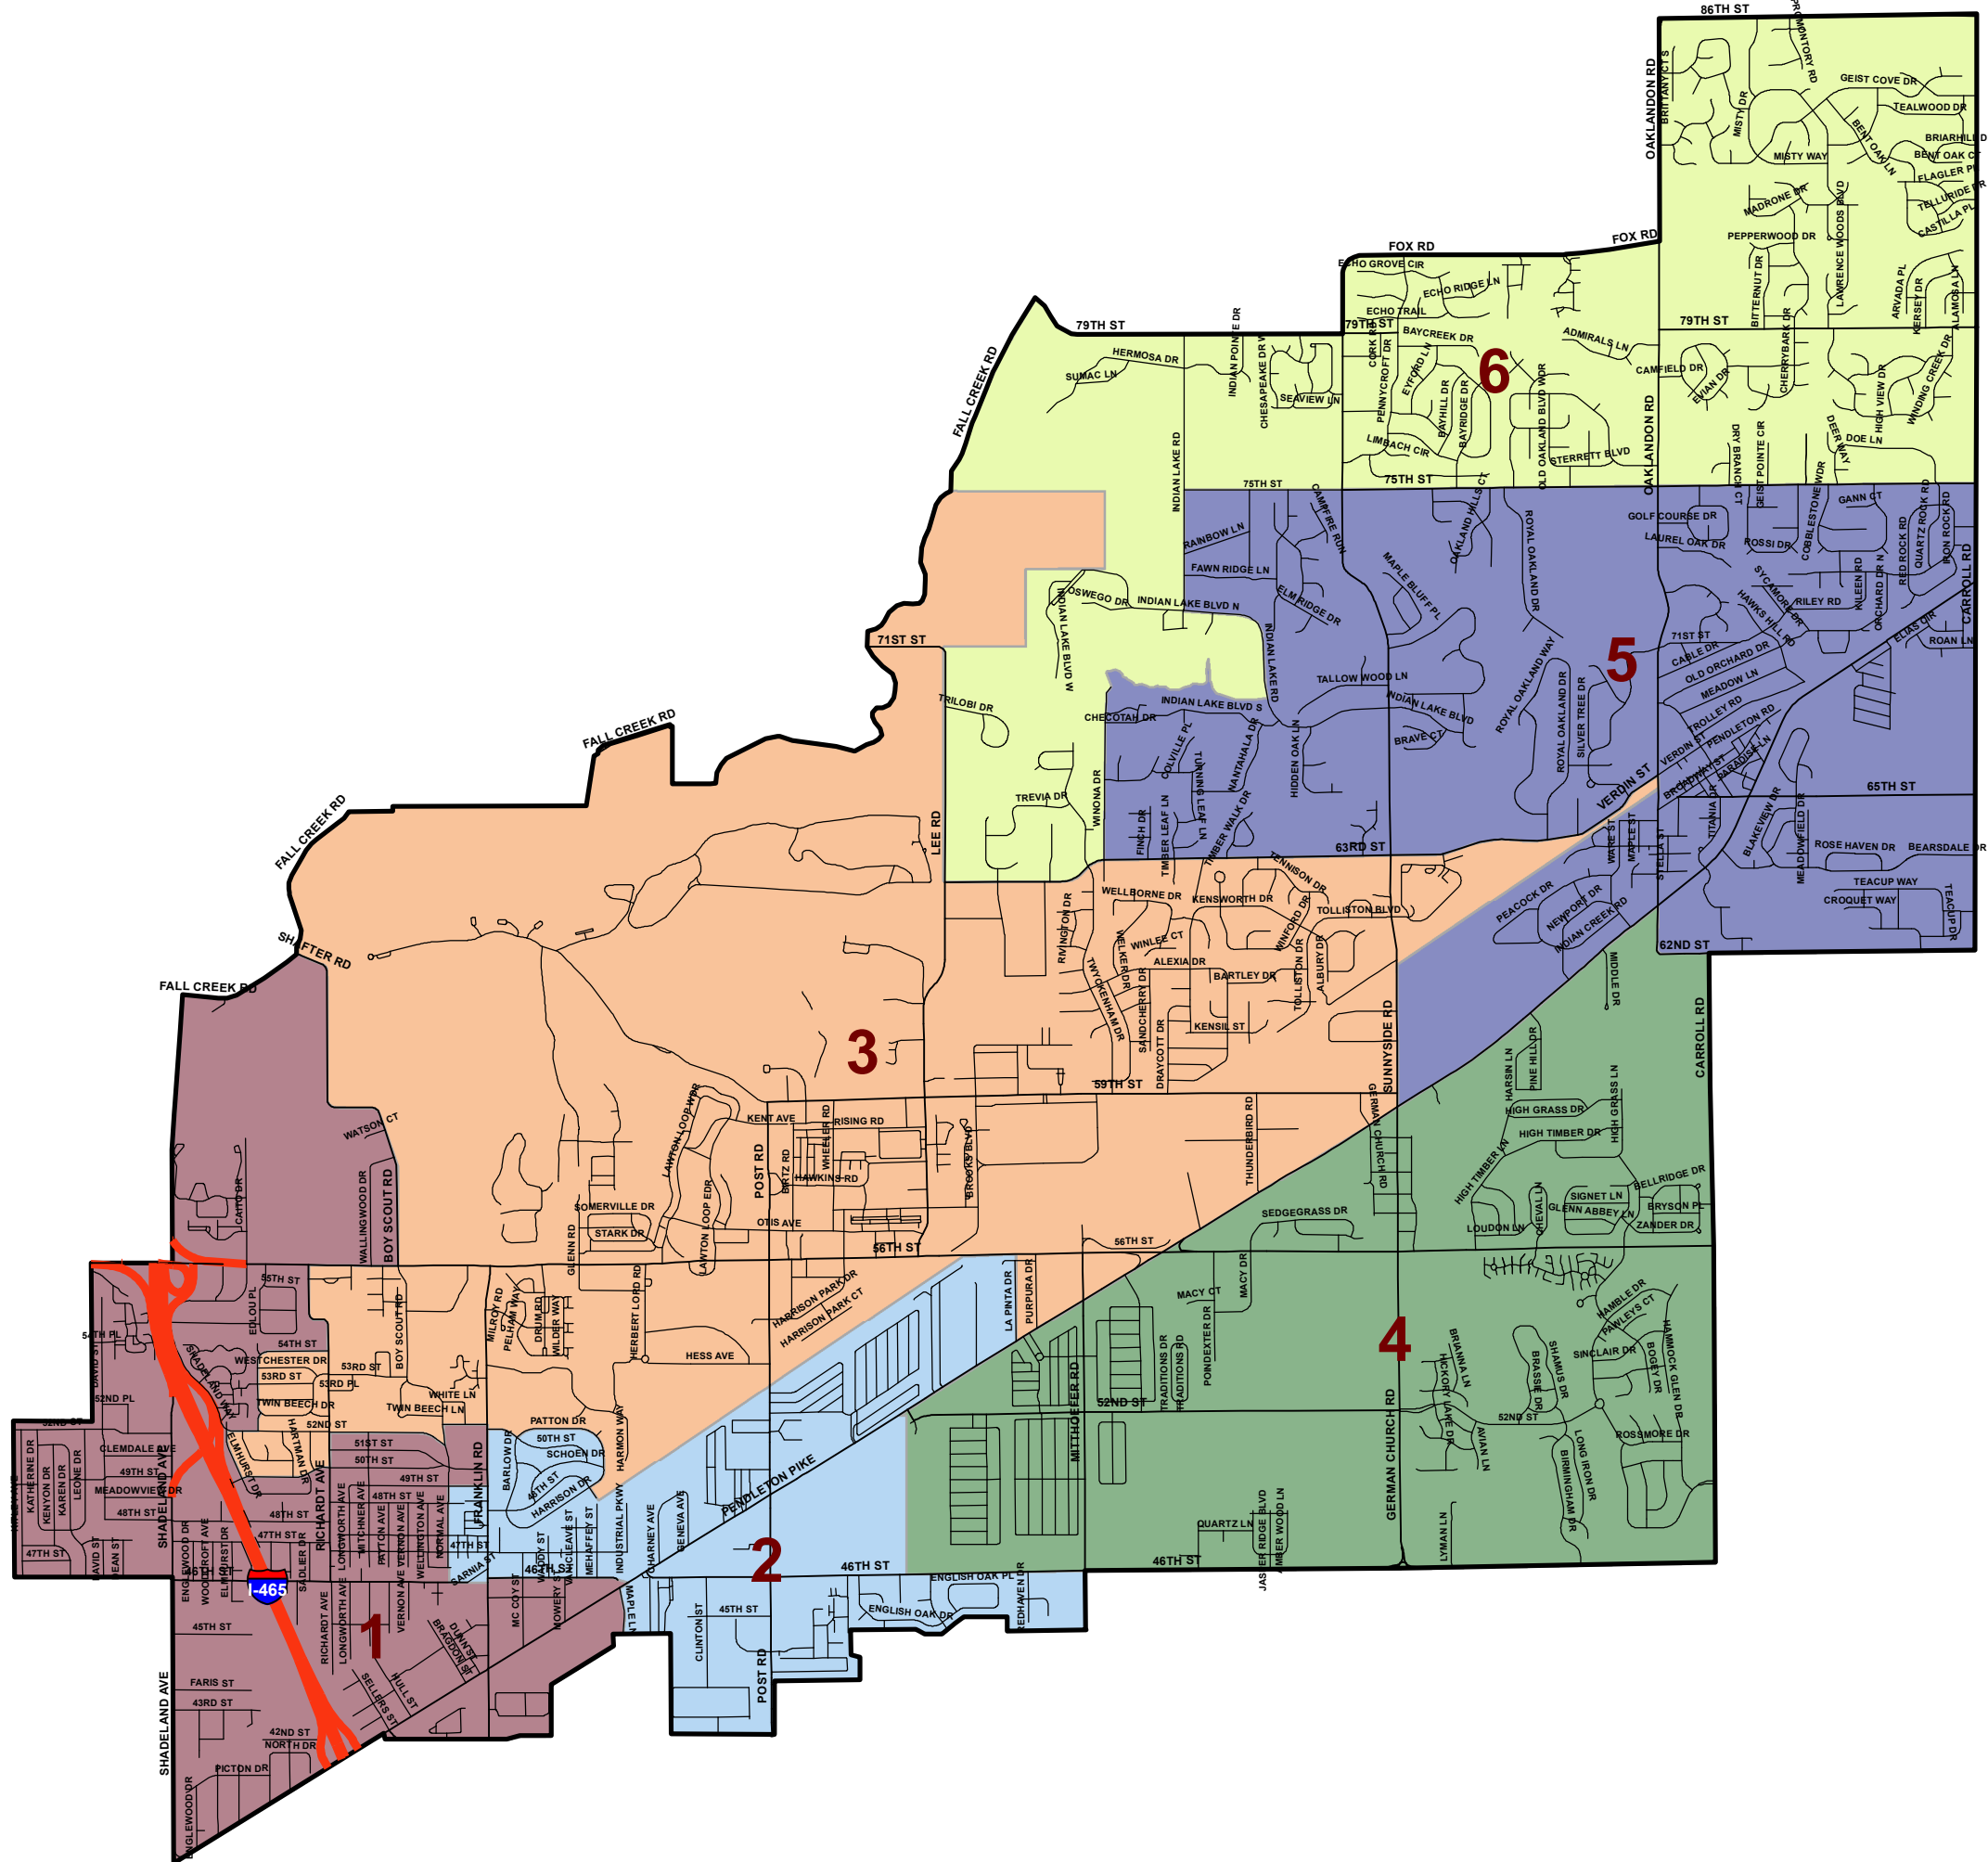

#### Centerlines

<all other values>

#### TFARE

OTHER

FREEWAY

LOCAL STREET

PRIMARY ARTERIAL

PRIMARY COLLECTOR

SECONDARY ARTERIAL

City\_Border

#### City\_Council\_Districts

<all other values>

#### DISTRICT

- 1
- 2
- 3
- 4
- 5
- 6

- District 1 - Tyrrell Giles
- District 2 - Rick Wells
- District 3 - Sherron Freeman
- District 4 - Carlos Jennings
- District 5 - Zach Cramer
- District 6 - Kristie Krone
- At Large - Lisa Chavis
- At Large - Liz Masur
- At Large - Betty Robinson