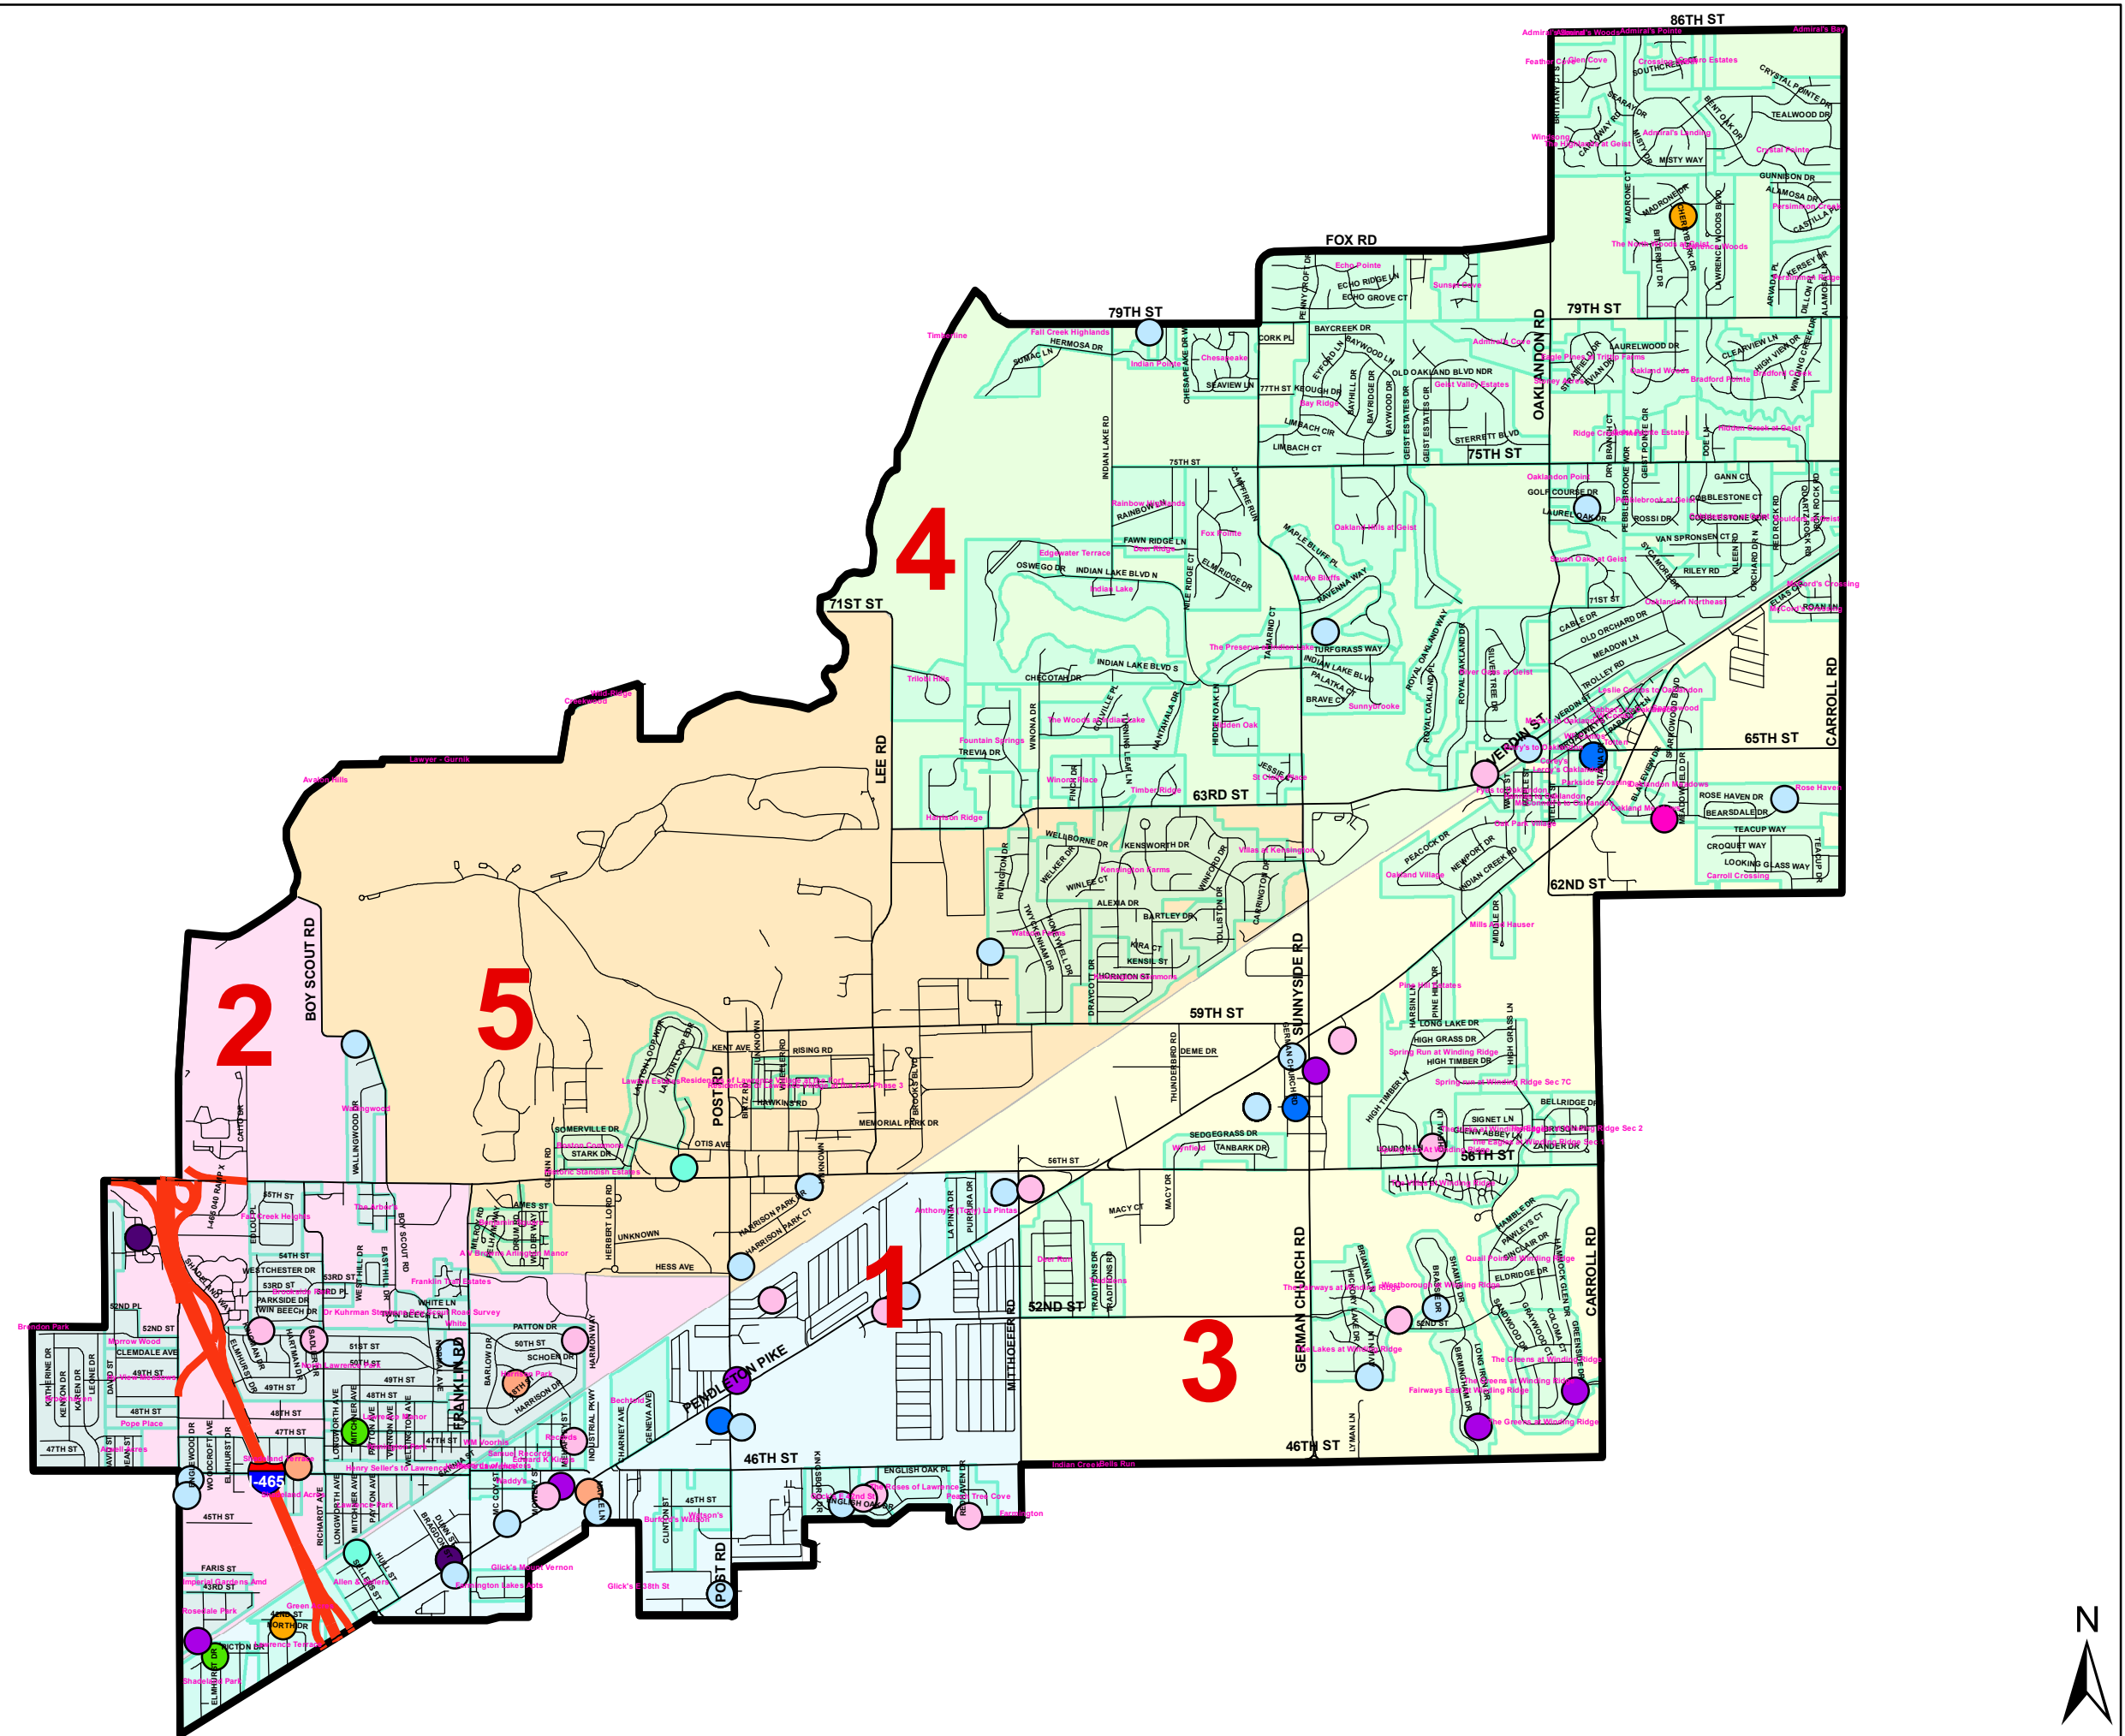

City of Lawrence

May 2021 Incidents

Legend

Incidents_May21

<all other values>

INCIDENT TYPE

- BURGLARY
- ATTEMPTED BURGLARY
- BURGLARY BUSINESS
- BURGLARY IN PROGRESS
- BURGLARY RESIDENTIAL
- THEFT IN PROGRESS
- THEFT
- VANDALISM
- VEHICLE RECOVERED
- VEHICLE STOLEN

Centerlines

<all other values>

TFARE

- OTHER
- FREEWAY
- LOCAL STREET
- PRIMARY ARTERIAL
- PRIMARY COLLECTOR
- SECONDARY ARTERIAL

City_Border

<all other values>

Common_Subdivisions

<all other values>

Police_Beat

<all other values>

Beat_Number

- 1
- 2
- 3
- 4
- 5

June 2021

1 inch = 3,000 feet