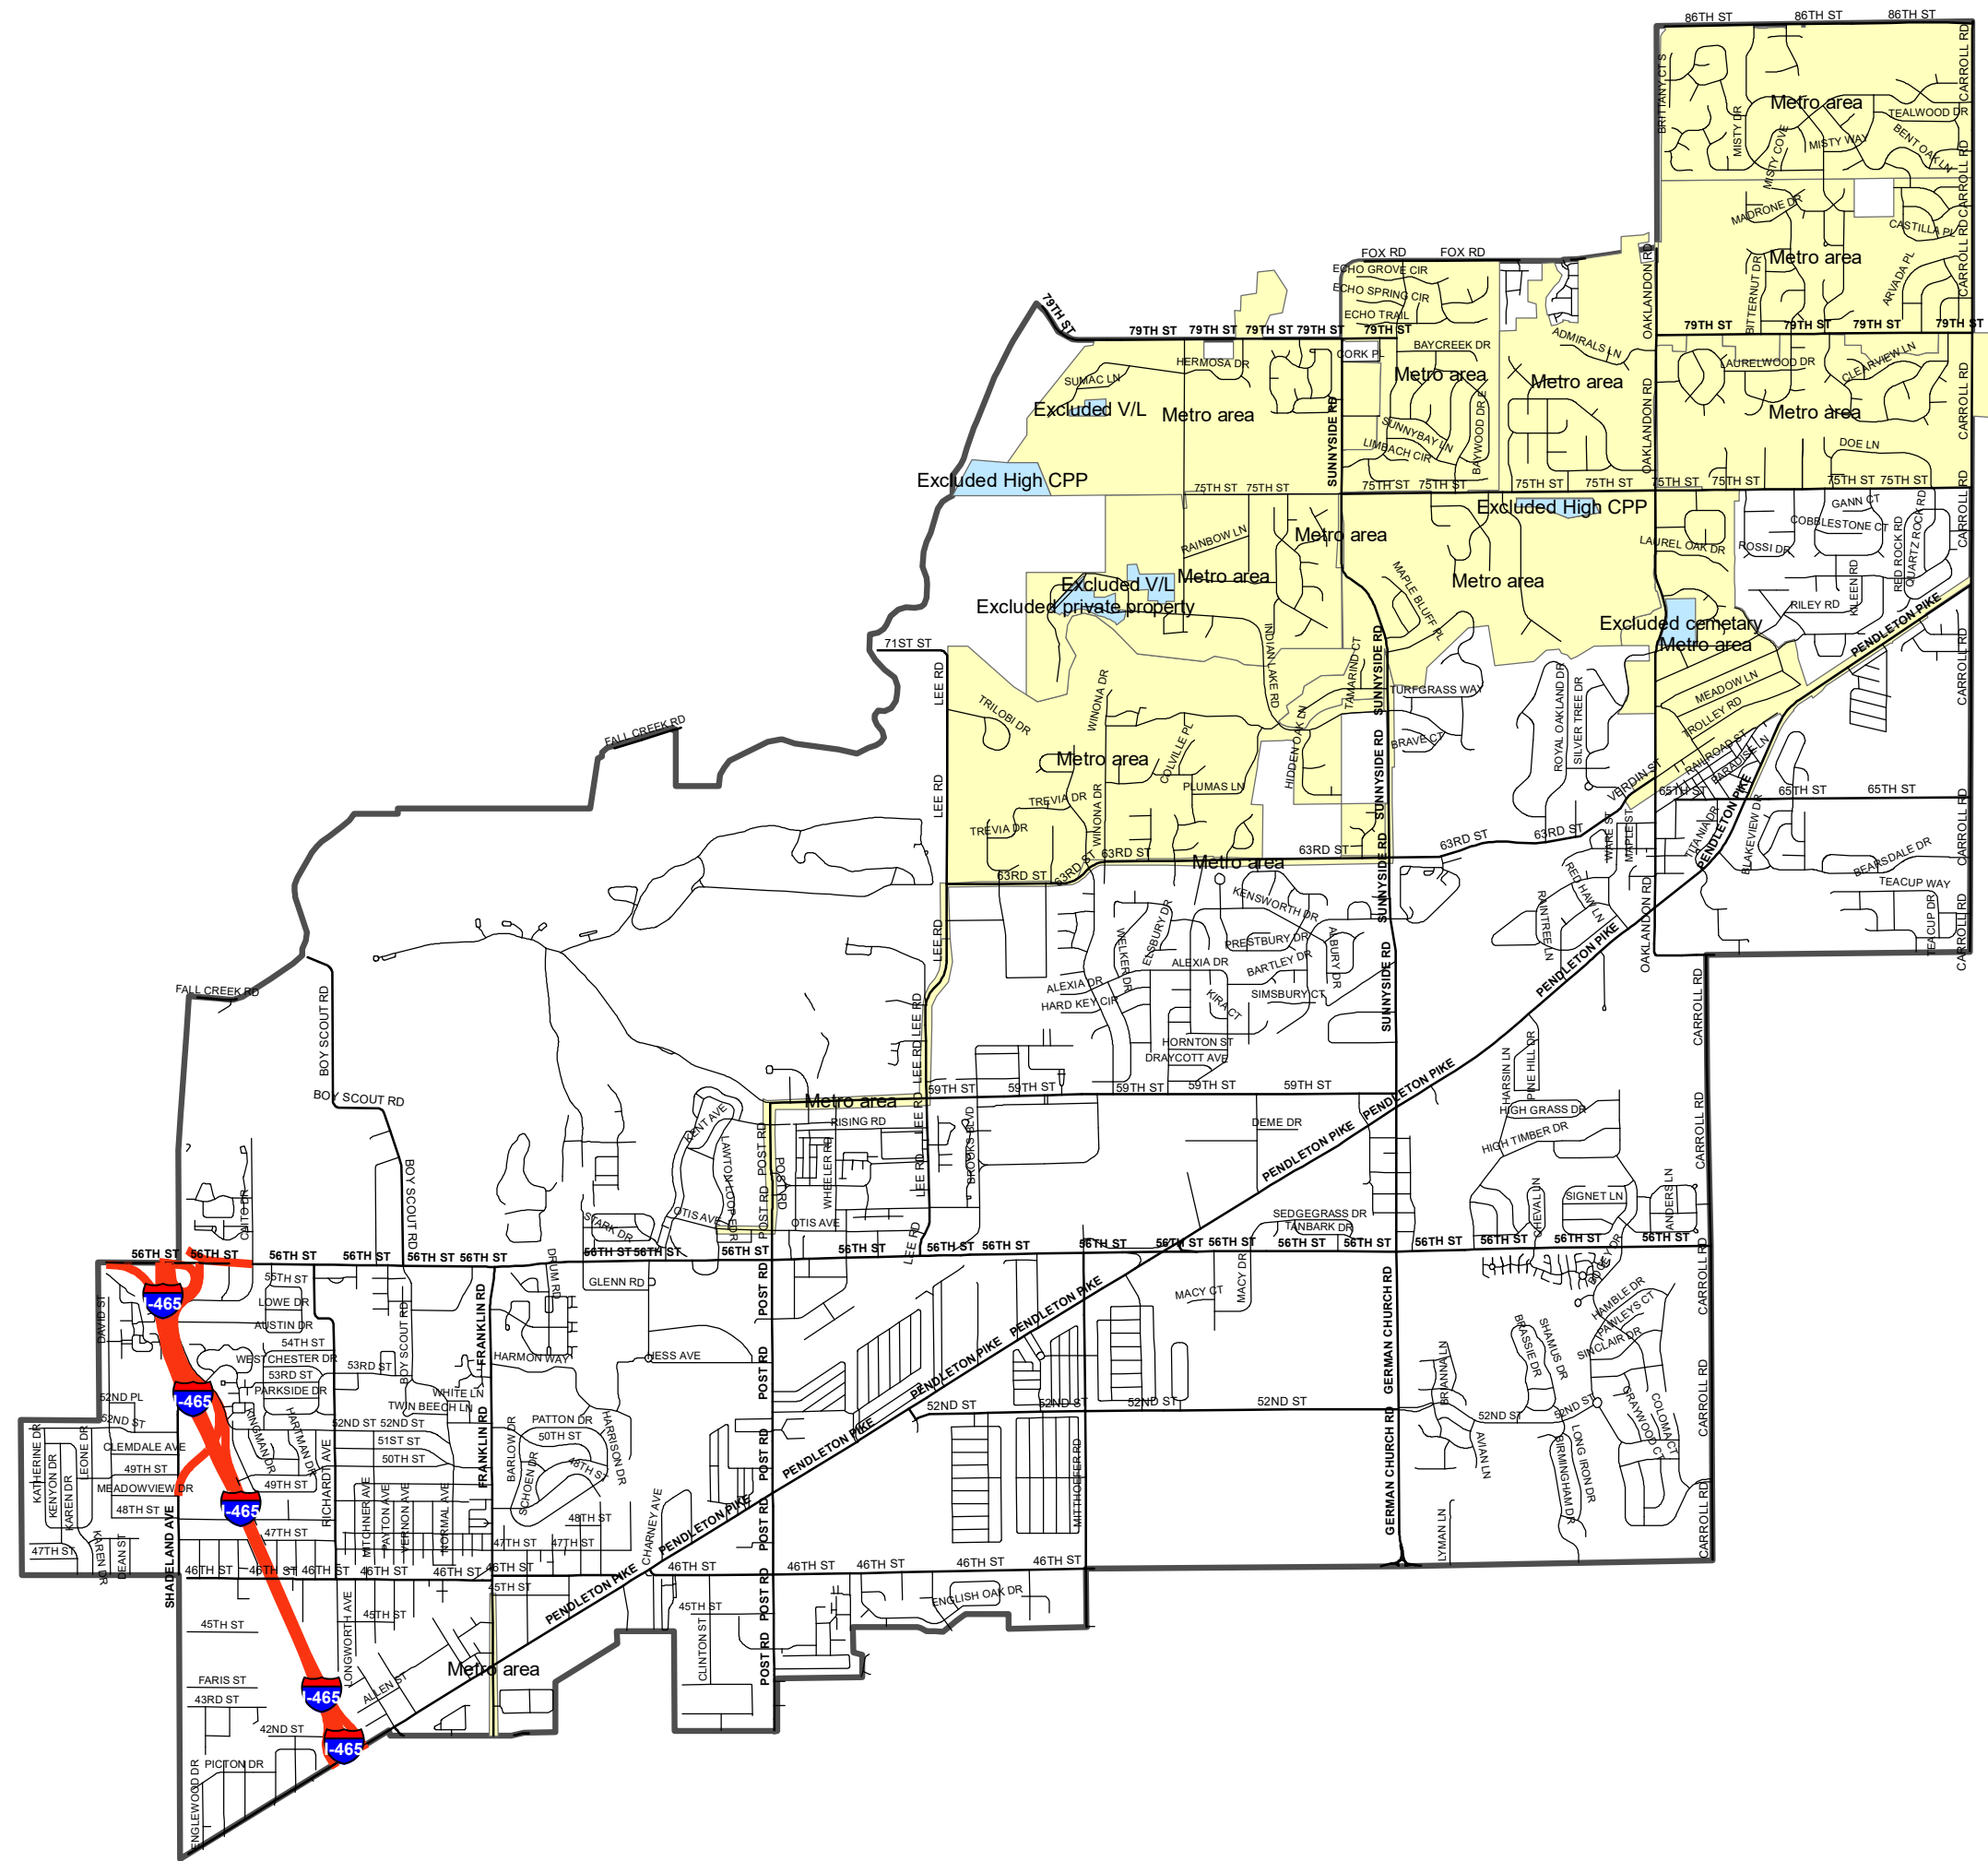

MetroNet Area Update 4/27/2022

Legend

Centerlines

<all other values>

TFARE

OTHER

FREWAY

LOCAL STREET

PRIMARY ARTERIAL

PRIMARY COLLECTOR

SECONDARY ARTERIAL

<all other values>

COMMENTS

Excluded High CPP

Excluded V/L

Excluded cemetery

Excluded private property

Metro area

City_Border

4/27/2022

1 inch = 3,000 feet