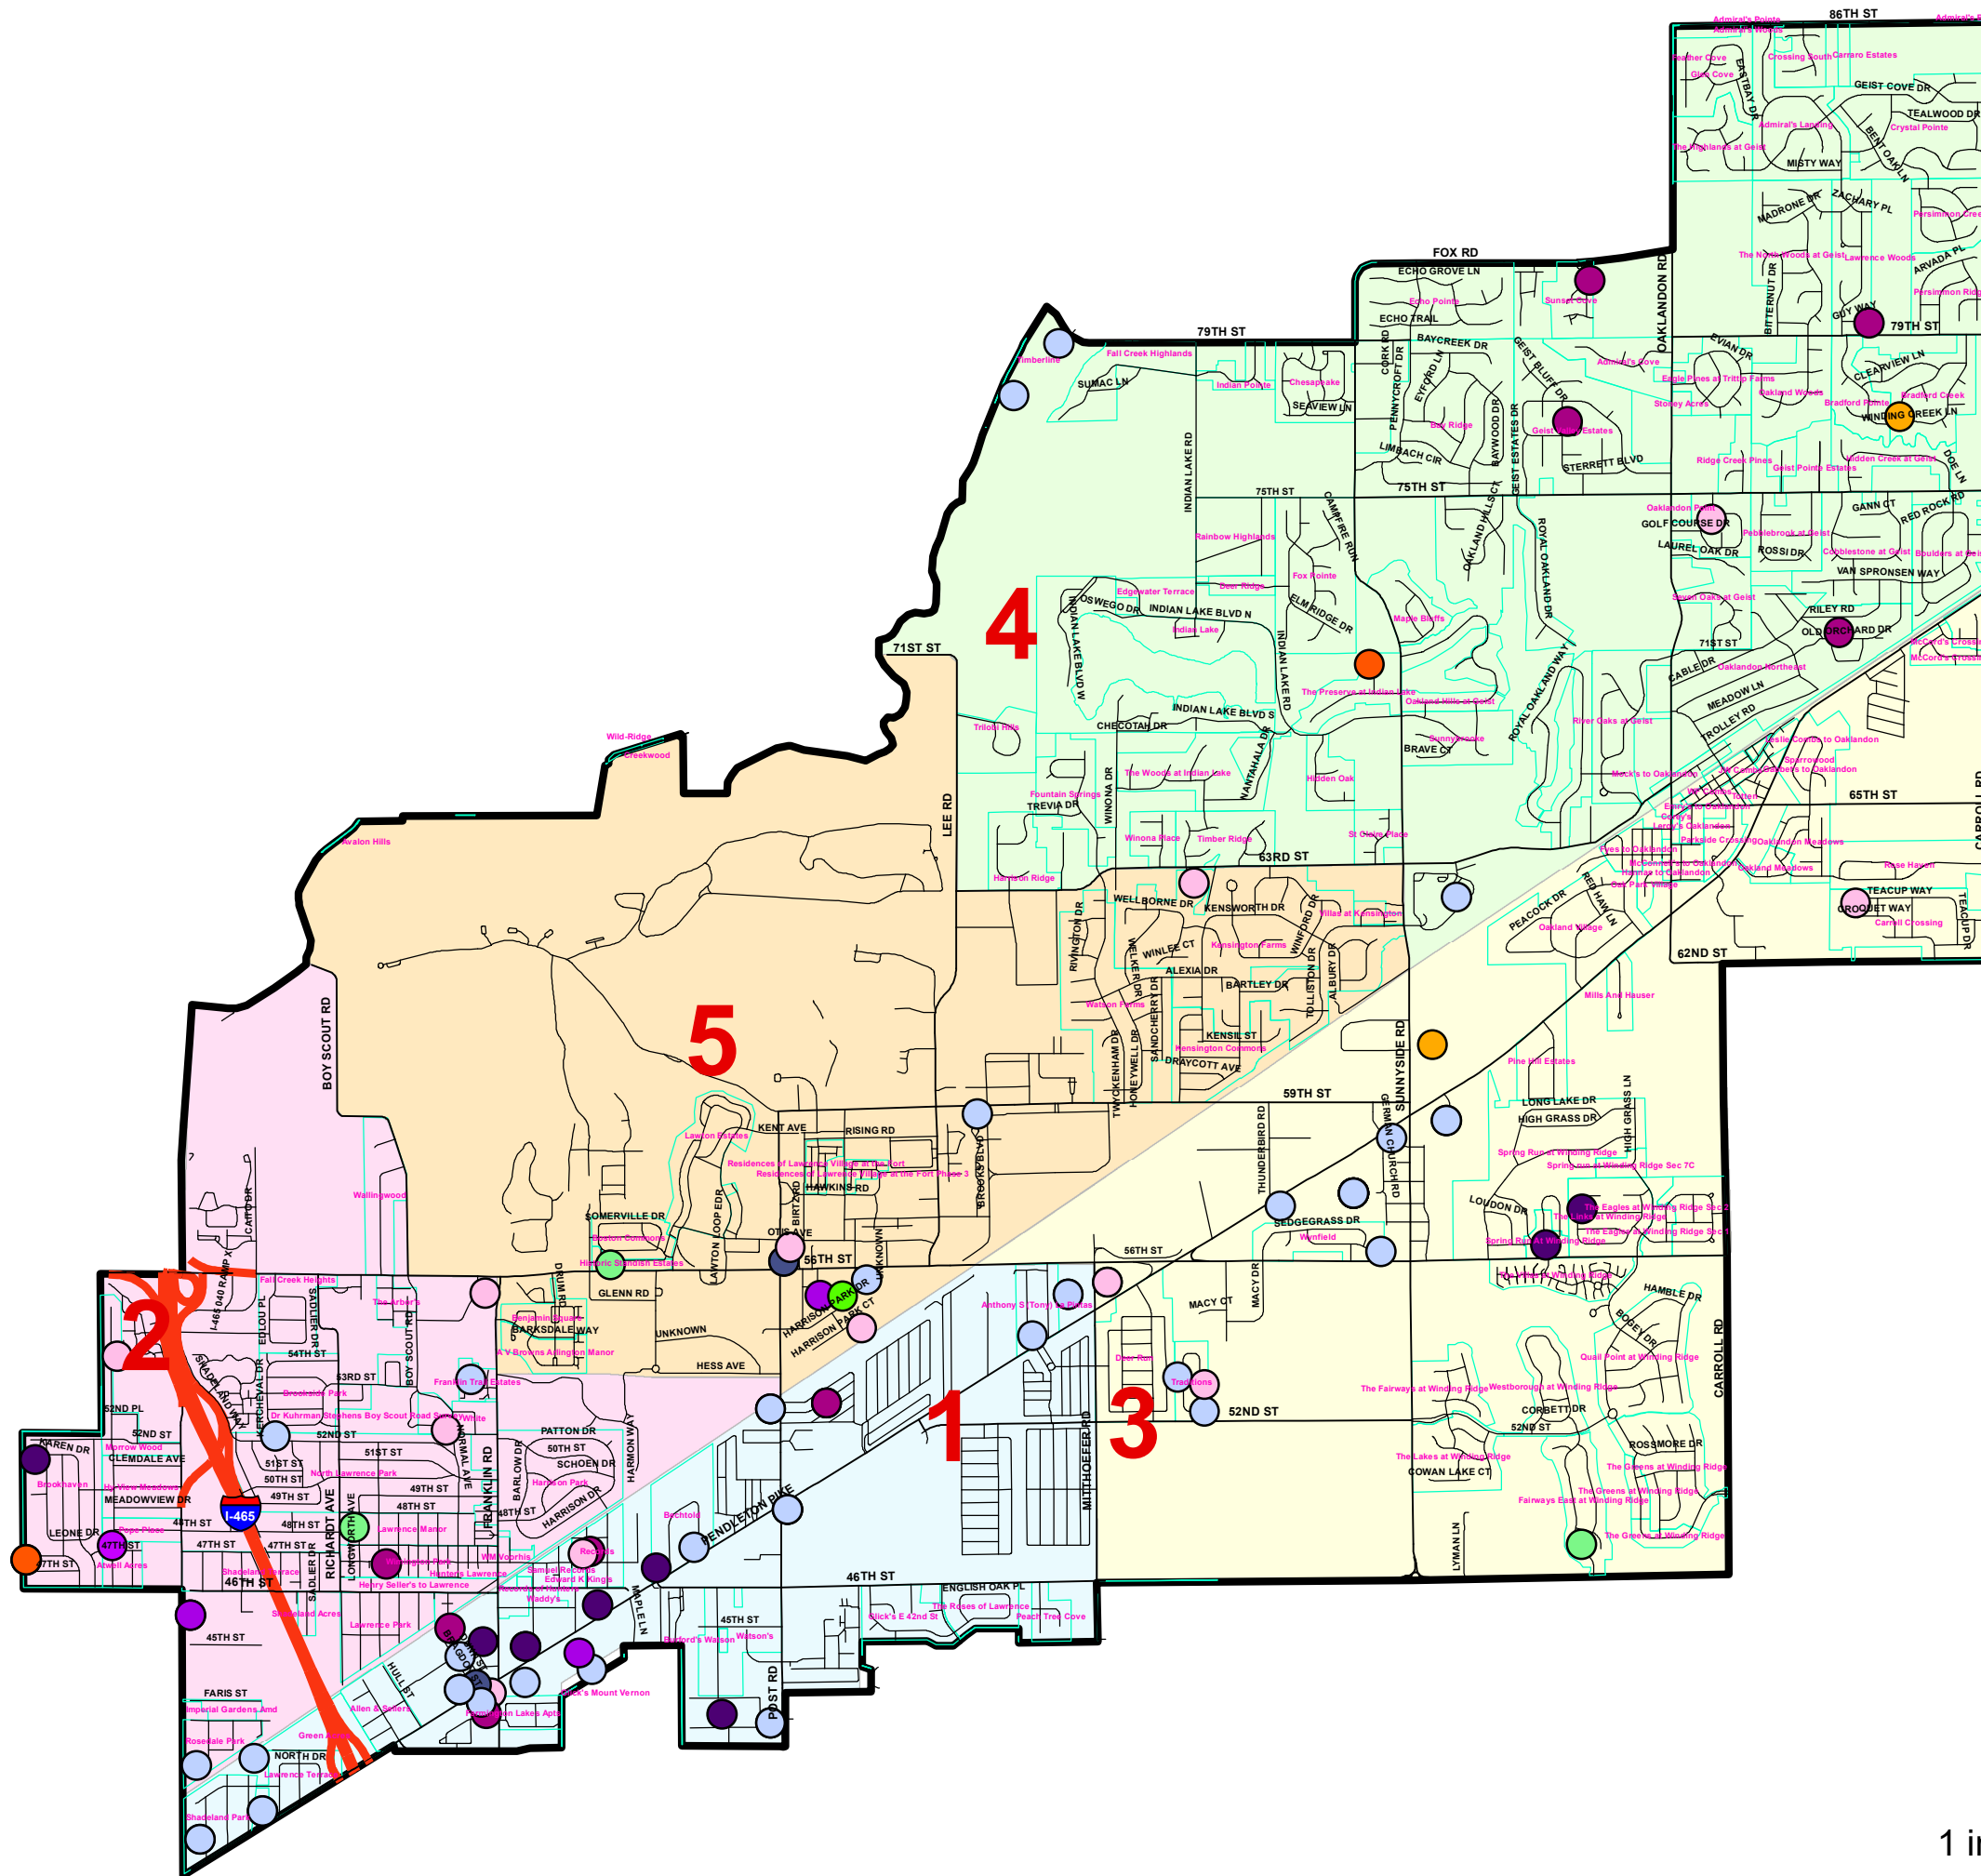

City of Lawrence

Crime Watch Map
December 2021

Legend

- <all other values>
- **INCIDENT TYPE**
- BURGLARY
- ATTEMPTED BURGLARY
- BURGLARY IN PROGRESS
- RESIDENTIAL BURGLARY
- ROBBERY IN PROGRESS
- ROBBERY BUSINESS
- THEFT IN PROGRESS
- THEFT
- VANDALISM
- VEHICLE ABANDONED
- VEHICLE RECOVERED
- VEHICLE STOLEN

Centerlines

- <all other values>

TFARE

- OTHER
- FREEWAY
- LOCAL STREET
- PRIMARY ARTERIAL
- PRIMARY COLLECTOR
- SECONDARY ARTERIAL
- Common_Subdivisions
- City_Border_Merge

Police_Beat

- <all other values>

Beat_Number

- 1
- 2
- 3
- 4
- 5

1 inch = 3,000 feet

January 2021