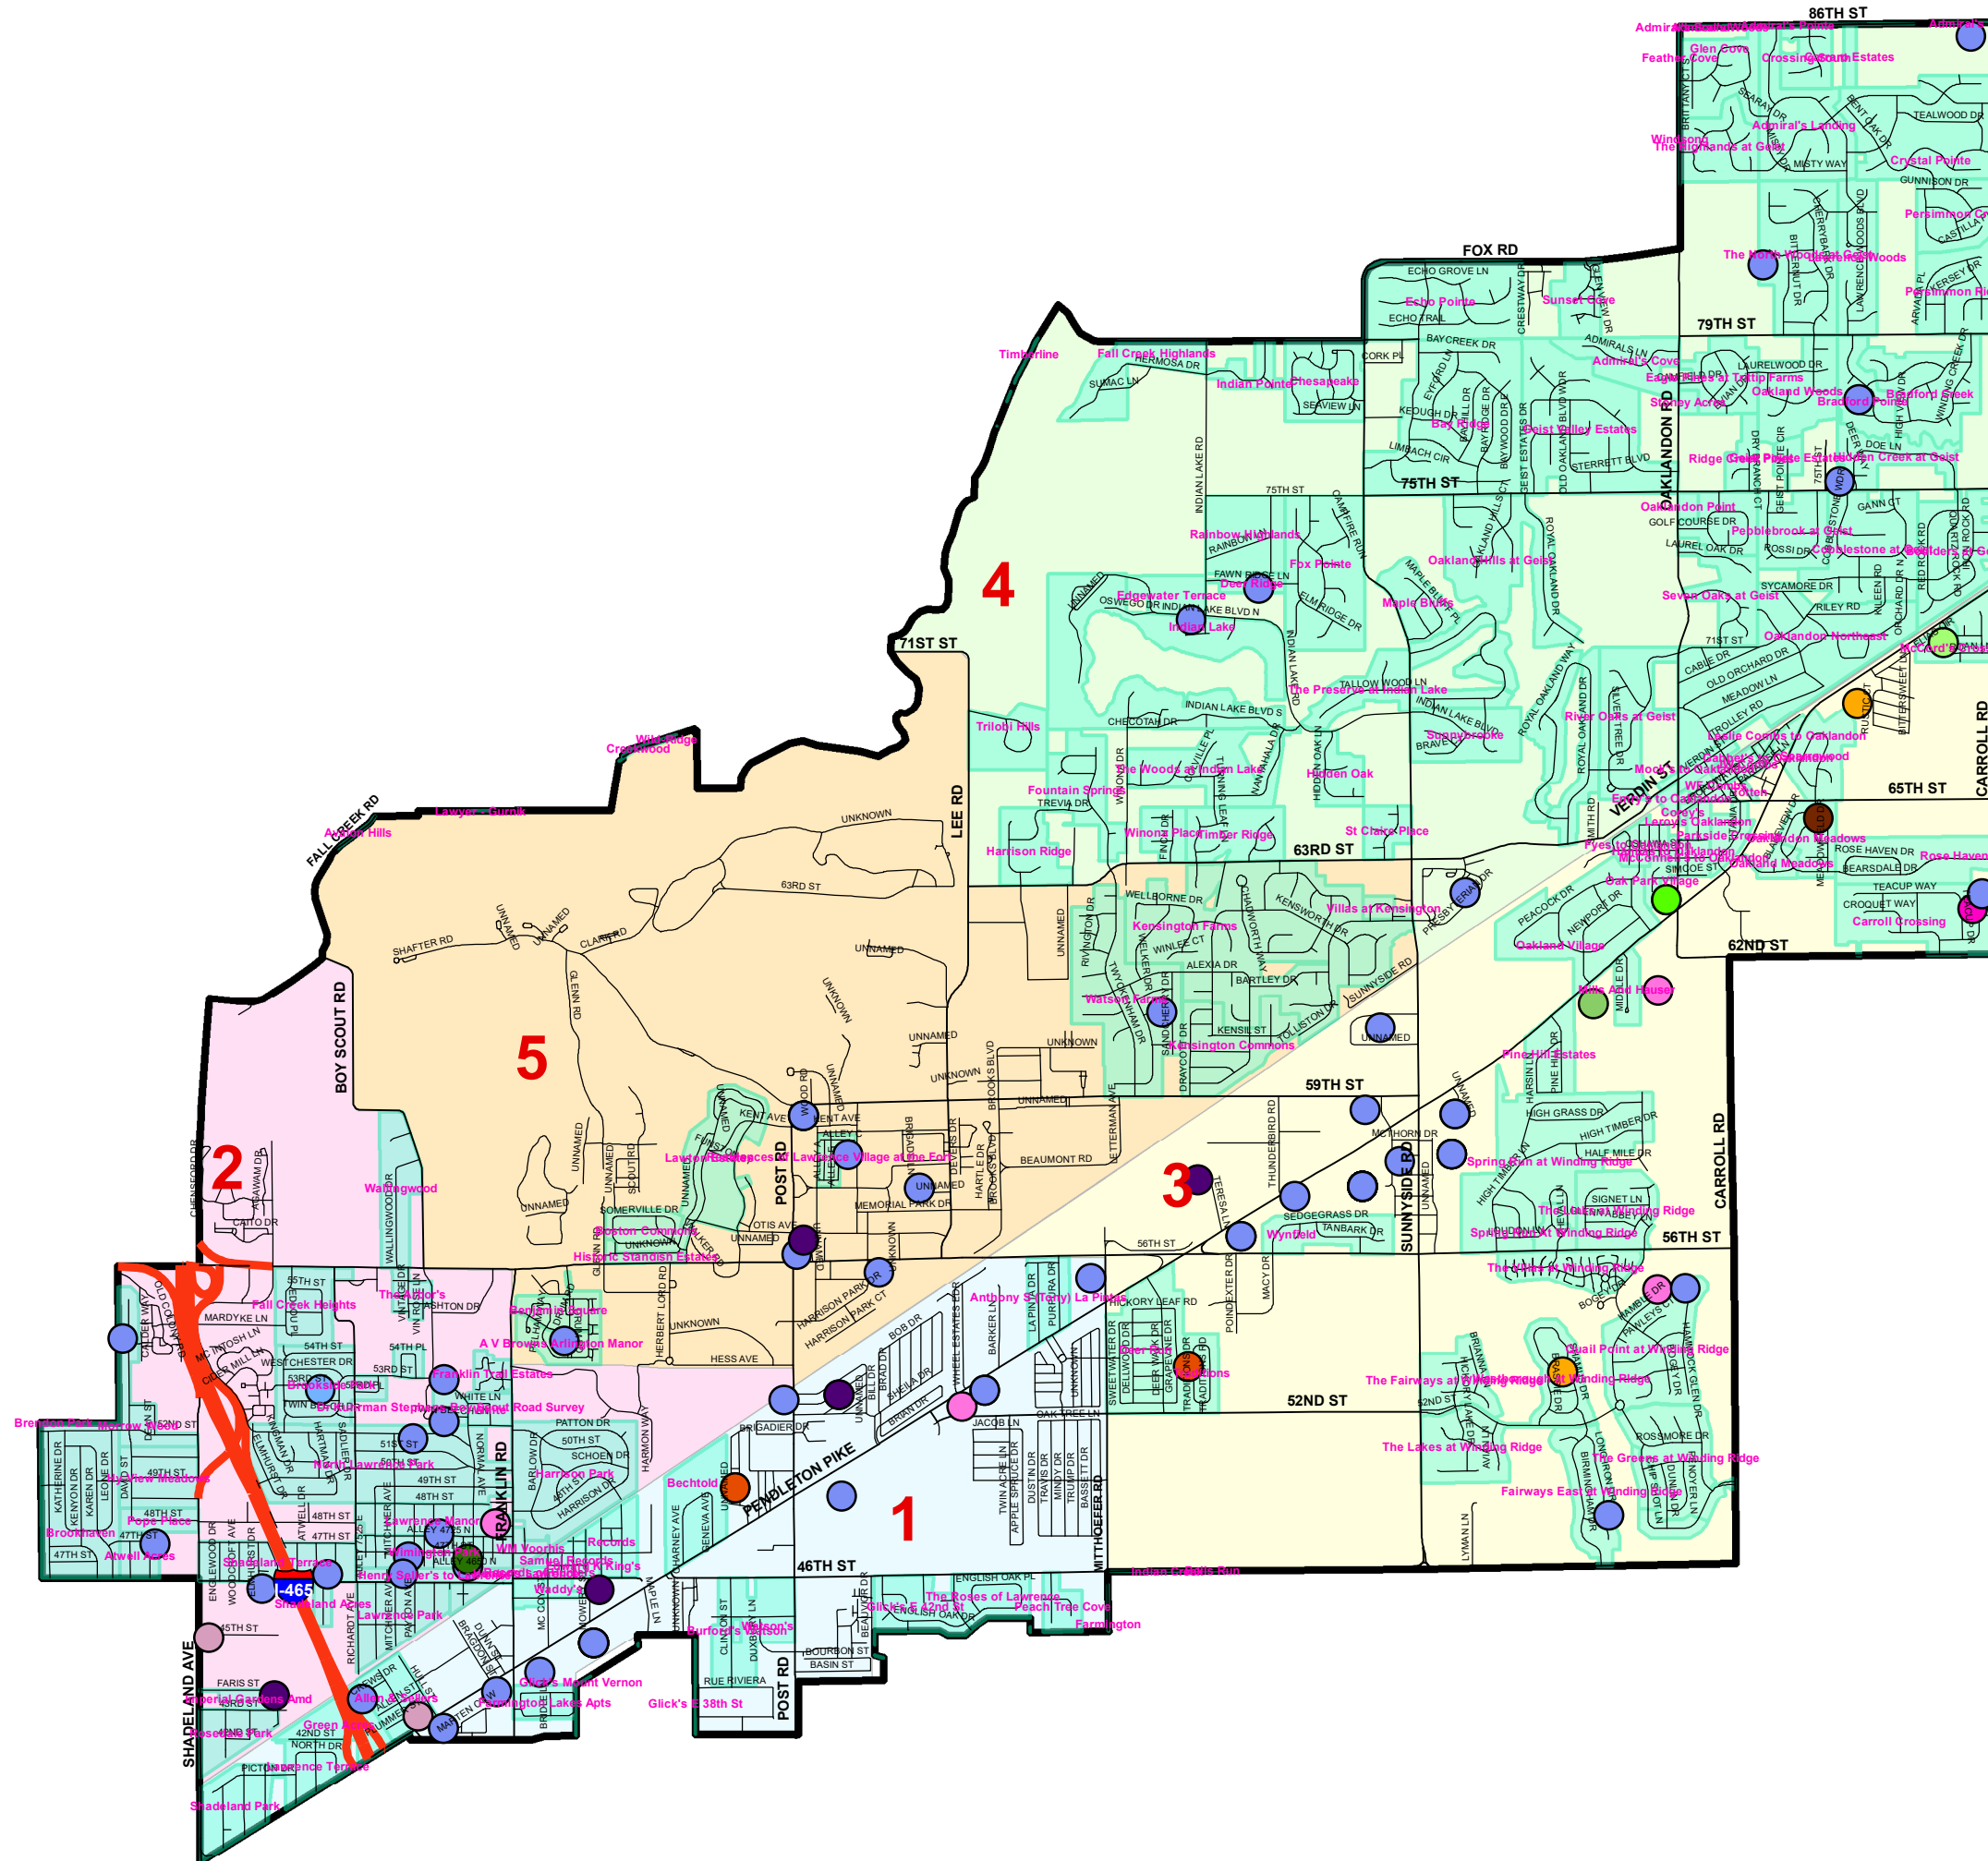

# City of Lawrence

## Crime Watch Map June 2019

### Legend

- Incidents\_619**  
<all other values>
- FINAL CALL TYPE**
- BURGLARY
  - ATTEMPTED BURGIARY
  - BURGLARY IN PROGRESS
  - BURGLARY RESIDENTIAL
  - ATTEMPTED ROBBERY
  - ROBBERY
  - ROBBERY IN PROGRESS
  - ROBBERY BUSINESS
  - THEFT IN PROGRESS
  - THEFT
  - VANDALISM
  - VEHICLE RECOVERED
  - VEHICLE STOLEN

- Centerlines**  
<all other values>
- TFARE**
- OTHER
  - FREEWAY
  - LOCAL STREET
  - PRIMARY ARTERIAL
  - PRIMARY COLLECTOR
  - SECONDARY ARTERIAL
  - Common\_Subdivisions
  - City\_Border
- Police\_Beat**  
<all other values>
- Beat\_Number**
- 1
  - 2
  - 3
  - 4
  - 5