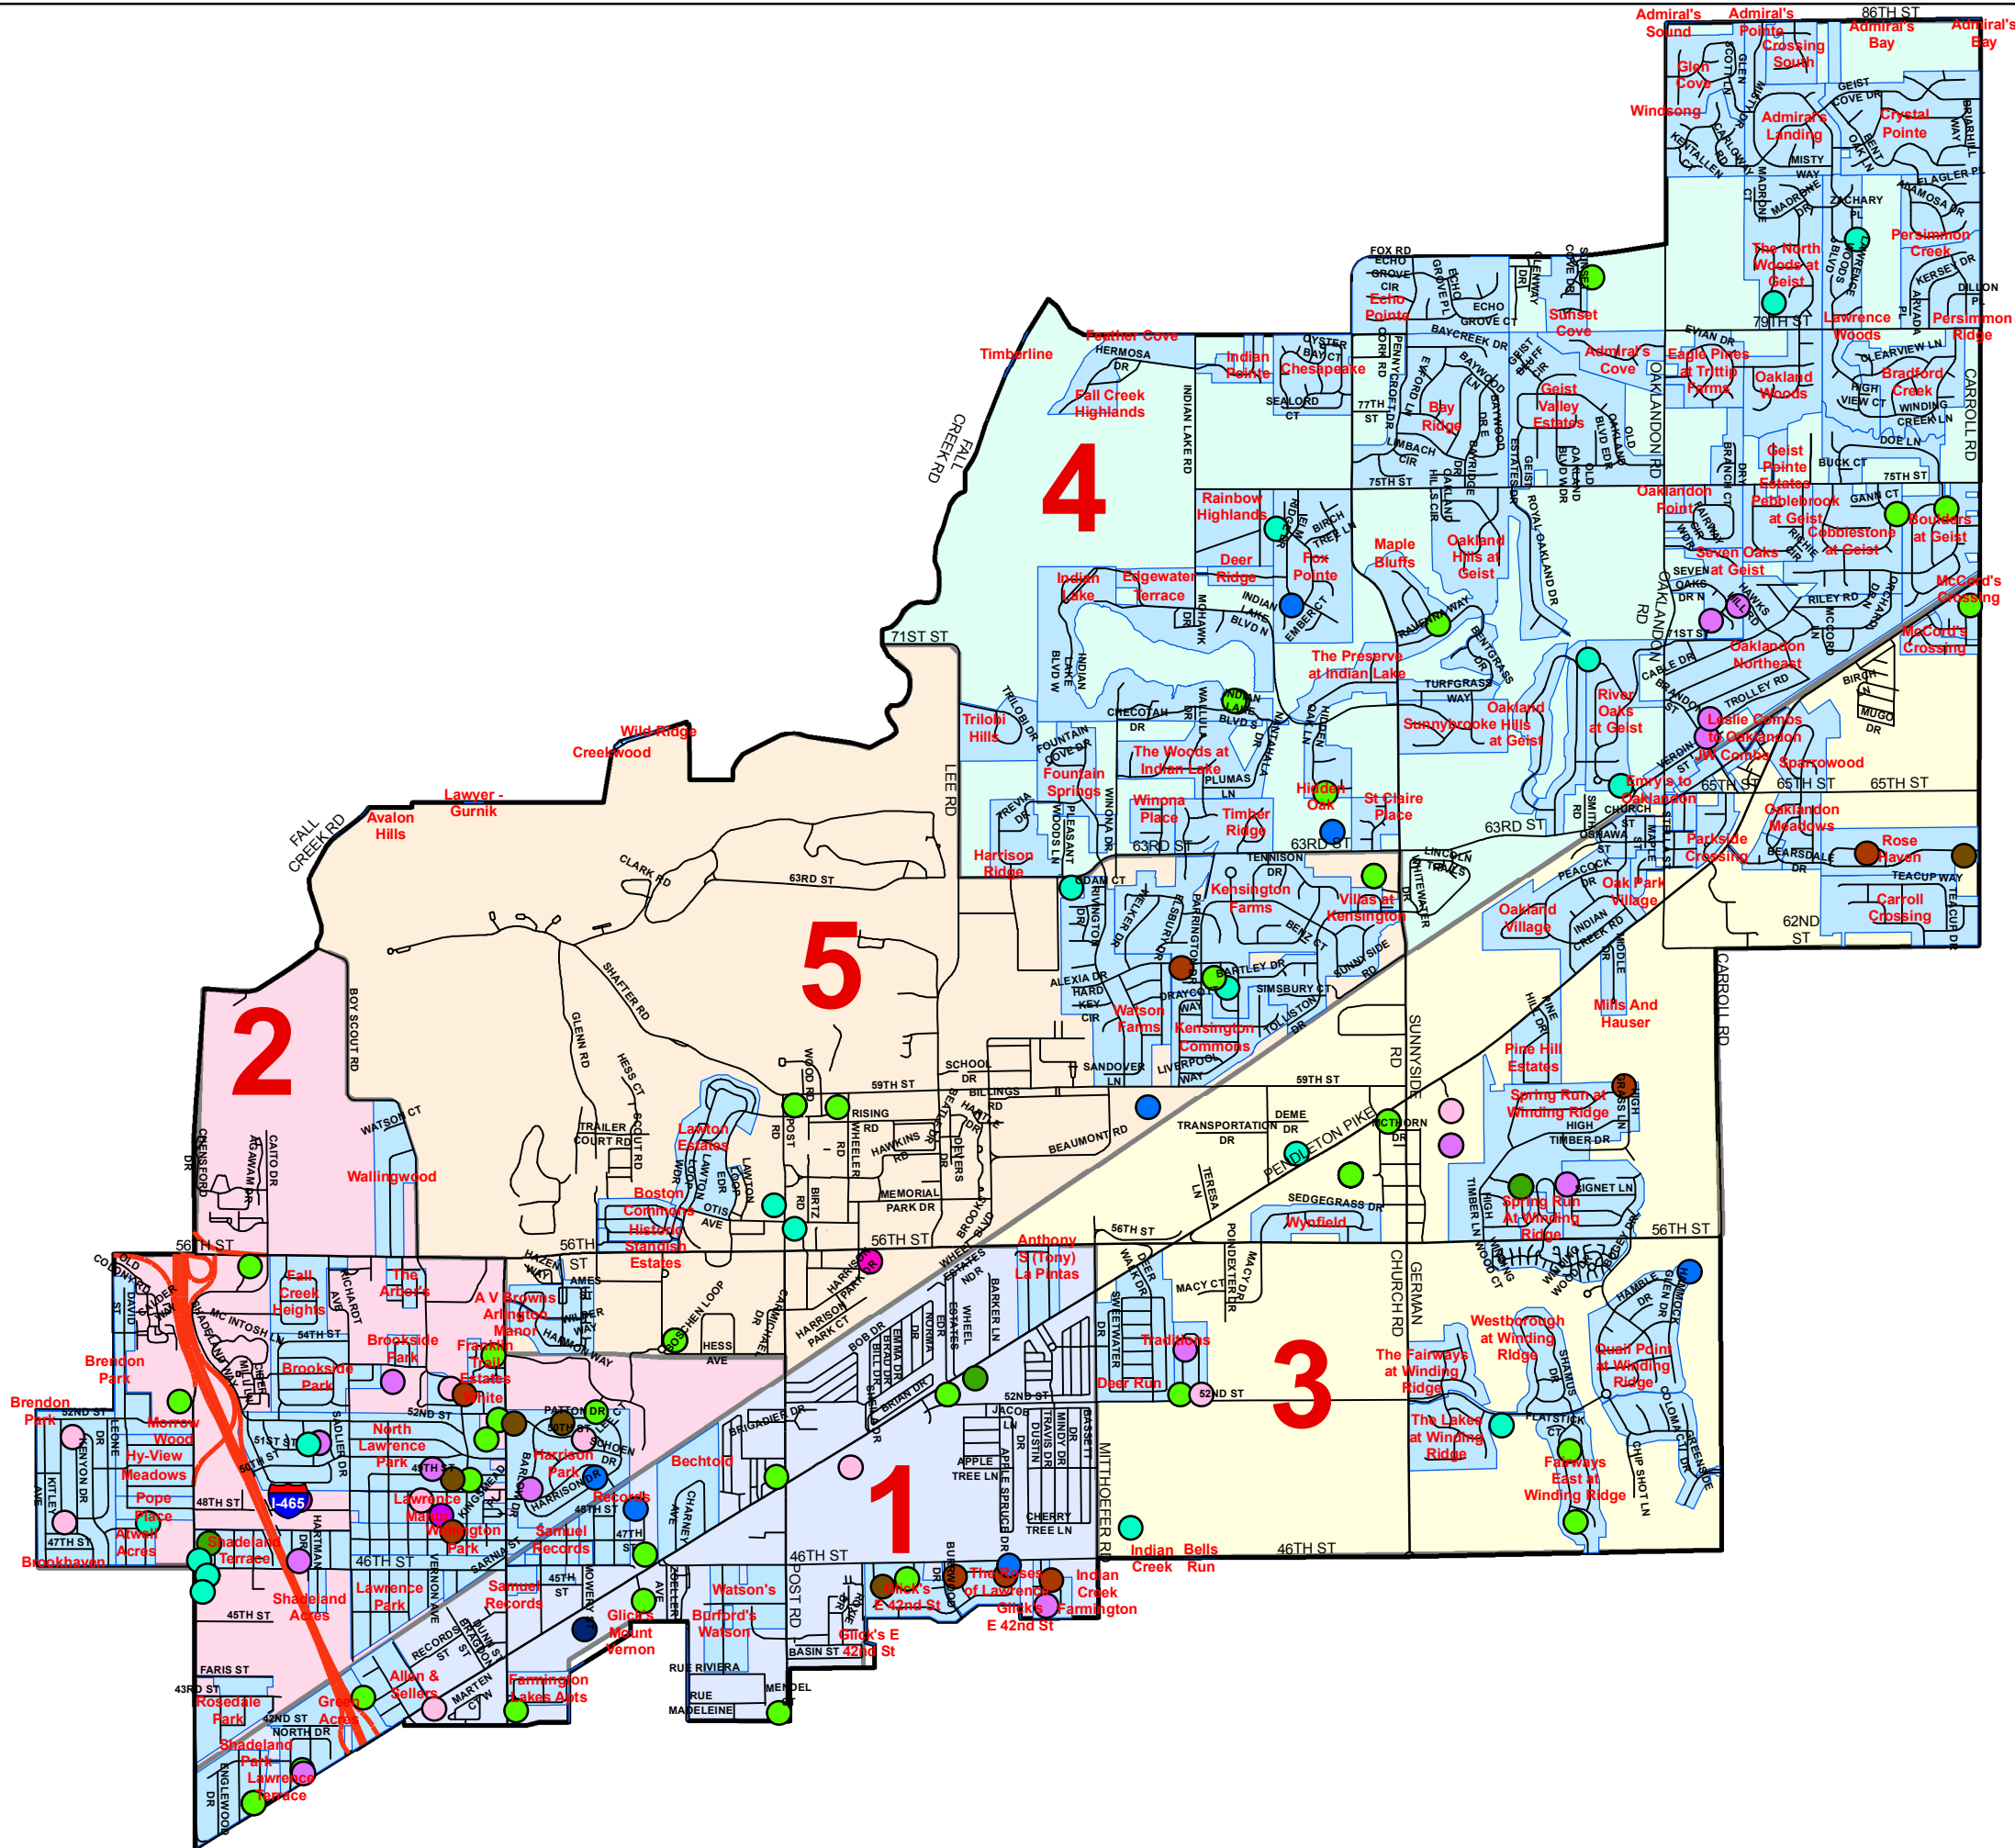

City of Lawrence

Police Beats with Incidents November 6, 2016 - December 11, 2016

Legend

Incidents_121516
<all other values>

TYPE

- ATTEMPTED BURGLARY
- BURGLARY IN PROGRESS
- PROPERTY DAMAGE
- RESIDENTIAL ENTRY
- ROBBERY BUSINESS
- THEFT IN PROGRESS
- THEFT
- WANDALISM
- VEHICLE LARCENY
- VEHICLE RECOVERED
- VEHICLE STOLEN

Centerlines
<all other values>

Type

- COLLECTOR/LOCAL STREET
- FREEWAY
- PRIMARY ARTERIAL
- SECONDARY ARTERIAL
- SECONDARY ARTERIAL (2 LANE)
- Common_Subdivisions

Police_Beat
<all other values>

Beat_number

- 1
- 2
- 3
- 4
- 5

City_Border